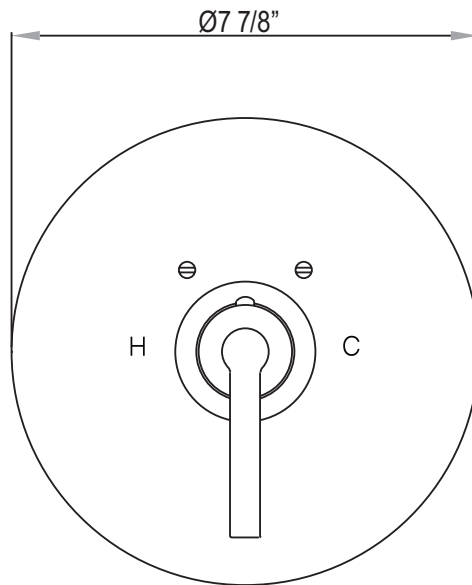

SPECIFICATIONS

DESCRIPTION

- Temperature control only
- 1005N Rough-in valve sold separately
- Volume control(s) required

WARRANTY

- Most products or parts carry "Limited Warranties" against manufacturing defects. For US customers please visit houseofrohl.com/support and for Canadian customers please visit houseofrohl.ca/support for complete product and finish warranty.

Lombardia®

3/4" Thermostatic Trim Without Volume Control

MODEL: A4214

XM handle option

For warranty or additional information, contact:

U.S.A.
houseofrohl.com/support
 1-800-777-9762

QUEBEC / MARITIMES / WESTERN CANADA
 QUÉBEC / MARITIMES / OUEST CANADIEN
 QUEBEC / MARITIMOS / CANADA OCCIDENTAL
houseofrohl.ca/support
 1-866-473-8442