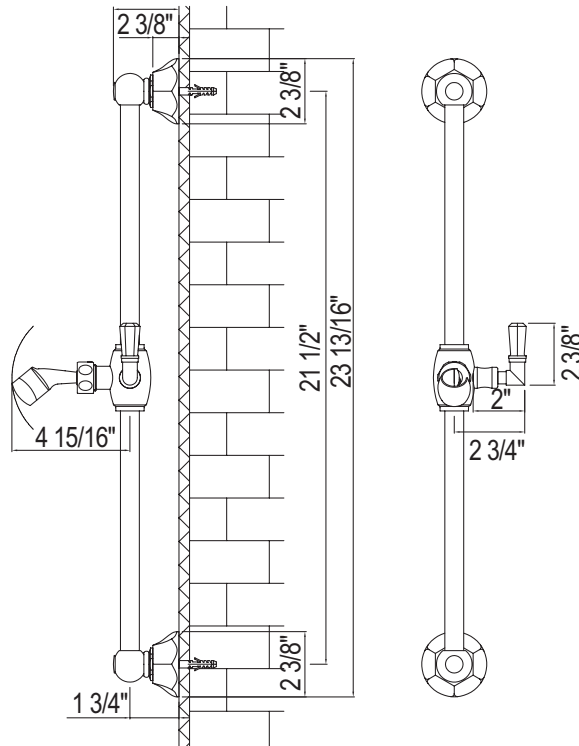

For warranty or additional information, contact:

U.S.A.
houseofrohl.com/support
1-800-777-9762

QUEBEC / MARITIMES / WESTERN CANADA
QUÉBEC / MARITIMES / OUEST CANADIEN
QUEBEC / MARITIMOS / CANADA OCCIDENTAL
houseofrohl.ca/support
1-866-473-8442

ONTARIO
houseofrohl.ca/support
1-800-287-5354