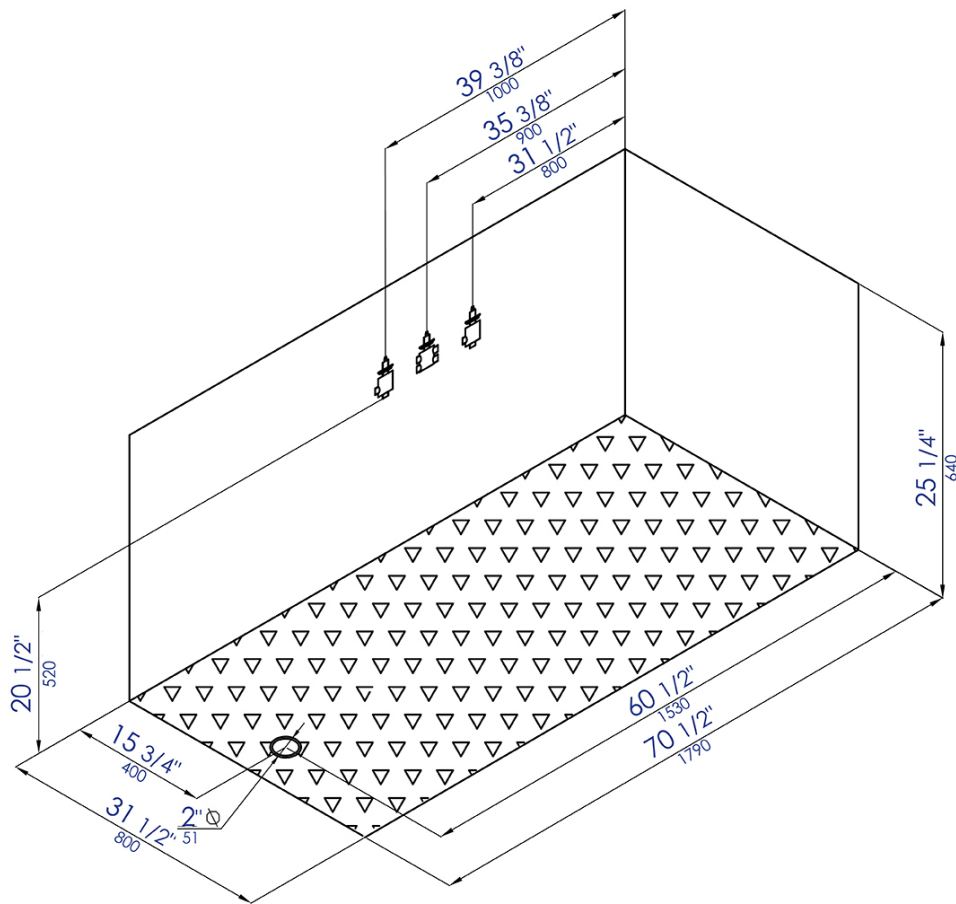

AM154ETL-L6

6 ft Acrylic White Rectangular Whirlpool Bathtub
w Fixtures

- A, Control panel B, Drain C, Jet
- D, Faucet E, Hand shower

Note: All product dimensions are approximate and should be verified on site prior to installation.
Visit www.EAGOUSA.com for more information.