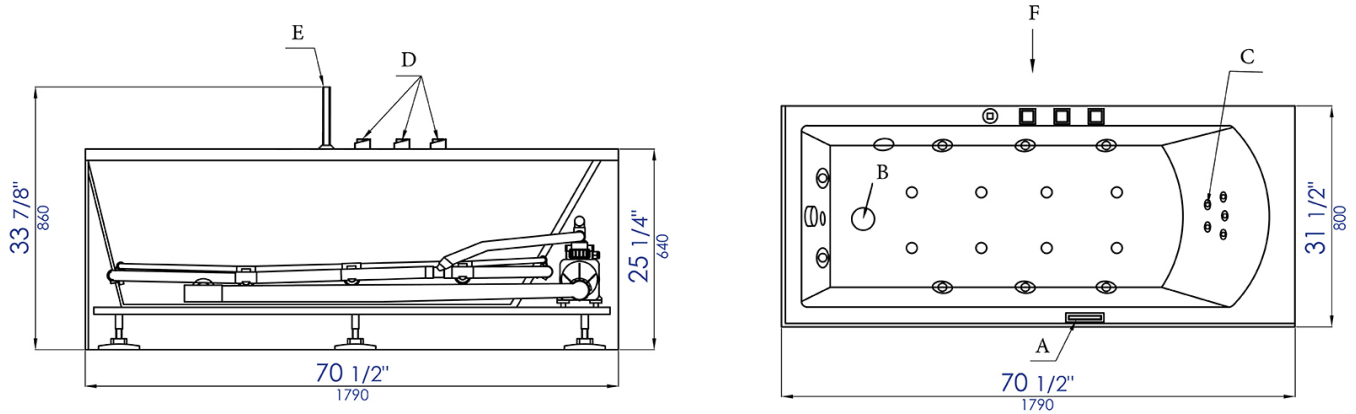

AM154ETL-L6

6 ft Acrylic White Rectangular Whirlpool Bathtub
w Fixtures

- A, Control panel B, Drain C, Jet
- D, Faucet E, Hand shower

Note: All product dimensions are approximate and should be verified on site prior to installation.
Visit www.EAGOUSA.com for more information.