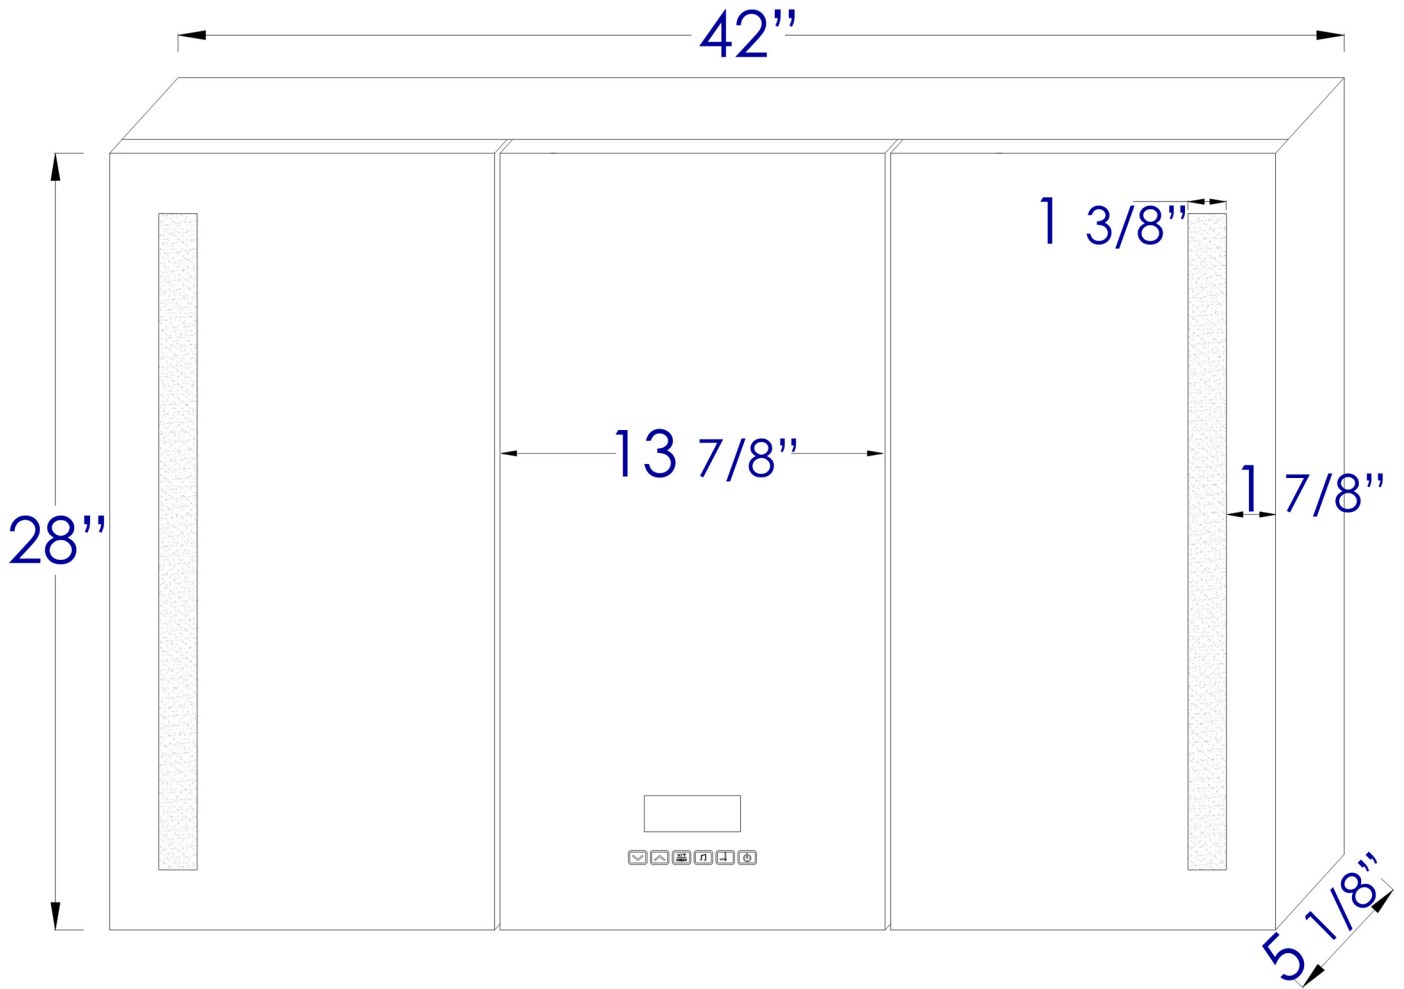

ABMC4228BT

42" x 28" Triple Door LED Light
Bluetooth Medicine Cabinet

Note: All product dimensions are approximate and should be verified on site prior to installation.
Visit www.ALFIbrand.com for more information.