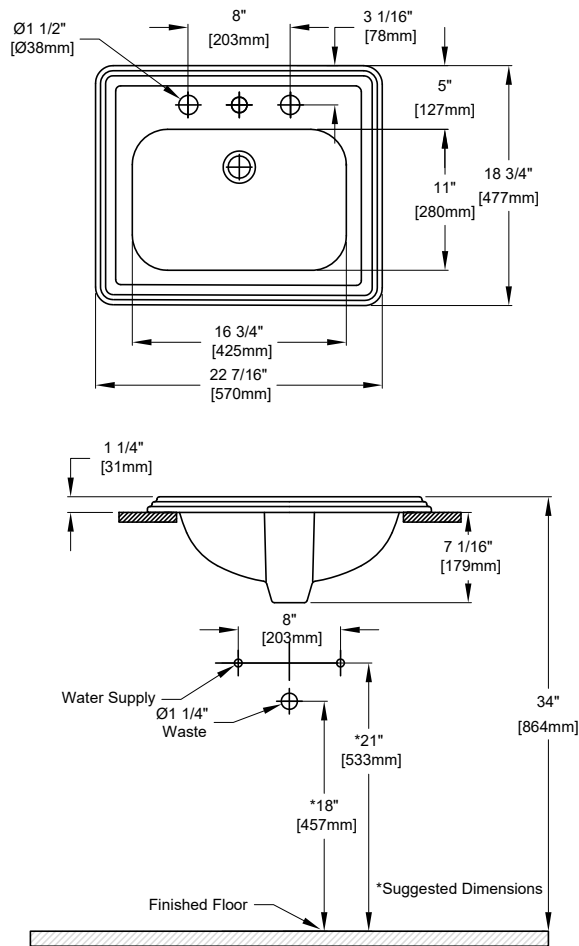

LT531

Promenade® Self-Rimming Lavatory

SPECIFICATIONS

- Waste 1-1/4" O.D.
- Size 22-1/2"W x 18-3/4"D
- Basin 16-3/4"W x 11"D
- Warranty One Year Limited Warranty
- Material Vitreous china
- Shipping Weight 28 lbs.
- Shipping Dimensions 25-5/8"W x 21-7/8"D x 10-1/4"H

INSTALLATION NOTES