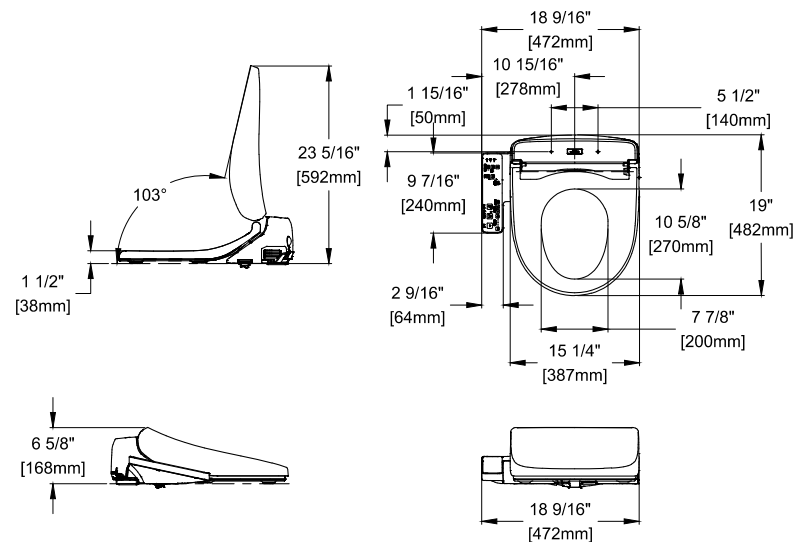

MODELS

- SW2325#01

COLOR/FINISHES

- #01 Cotton

PRODUCT SPECIFICATION

Seat shall have gentle aerated, warm water, dual action spray with oscillating features. Seat shall have adjustable water temperature and volume. Seat shall include convenient arm control panel. Seat shall be solid plastic with closed front seat and cover. Seat shall include power cord, and water supply hoses. Seat shall be model SW2325#01.

SPECIFICATIONS

Power Rating	AC 120 V, 60 Hz
Power Consumption	1022 W
Max Power Consumption	1129 W
Power Cord Length	3.9 ft (1.2 m)
Spray Volume	Rear Cleansing: 0.07 – 0.11 gal/min Front Cleansing: 0.07 – 0.11 gal/min
Spray Features	Adjustable Surface Temp: 95°F - 104°F (35°C - 40°C) Safety Device: Temperature Fuse
Heated Seat Features	Adjustable Surface Temp: 82°F - 97°F (28°C - 36°C) Safety Device: Temperature Fuse
Water Supply Pressure	Minimum: 7.25 PSI (Flowing) Maximum: 108.75 PSI (Static)
Ambient Temp.	32°F - 104°F (0°C - 40°C)
Warranty	One Year Limited Warranty
Shipping Weight	SW2325: 14.3 lbs
Shipping Dimensions	SW2325: 24-3/8" L x 21" W x 9" H

DIMENSIONS

GFCI outlet of 120V, 15amps.
Power cord is 4' long with 3 prongs.