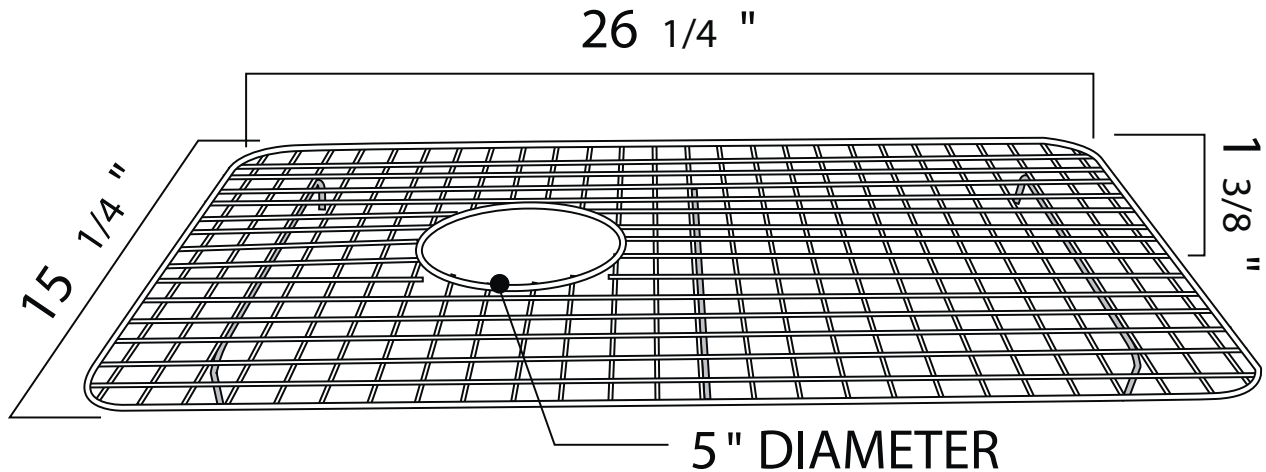

For warranty or additional information, contact:

U.S.A.
houseofrohl.com/support
1-800-777-9762

QUEBEC / MARITIMES / WESTERN CANADA
QUÉBEC / MARITIMES / OUEST CANADIEN
QUEBEC / MARITIMOS / CANADA OCCIDENTAL
houseofrohl.ca/support
1-866-473-8442

ONTARIO
houseofrohl.ca/support
1-800-287-5354