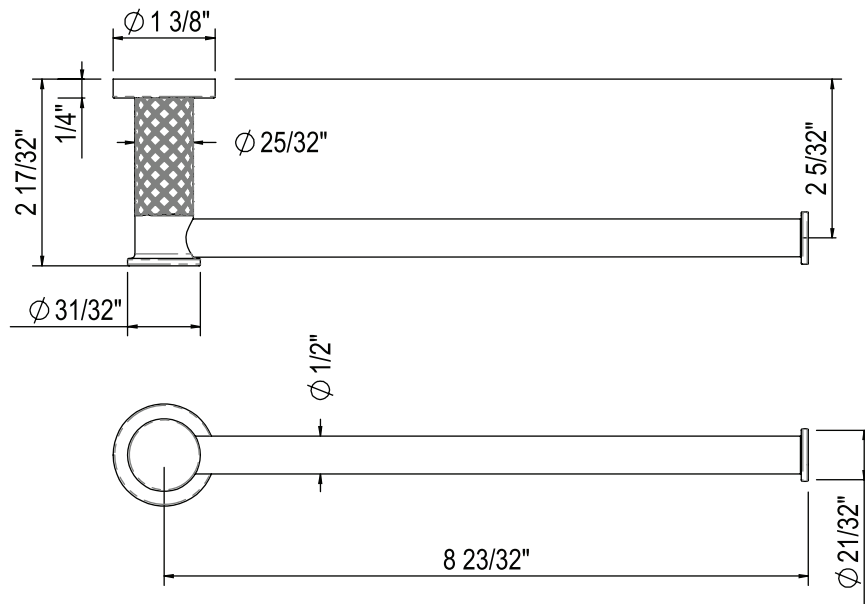

For warranty or additional information, contact:

U.S.A.
houseofrohl.com/support
1-800-777-9762

QUEBEC / MARITIMES / WESTERN CANADA
QUÉBEC / MARITIMES / OUEST CANADIEN
QUEBEC / MARITIMOS / CANADA OCCIDENTAL
houseofrohl.ca/support
1-866-473-8442

ONTARIO
houseofrohl.ca/support
1-800-287-5354