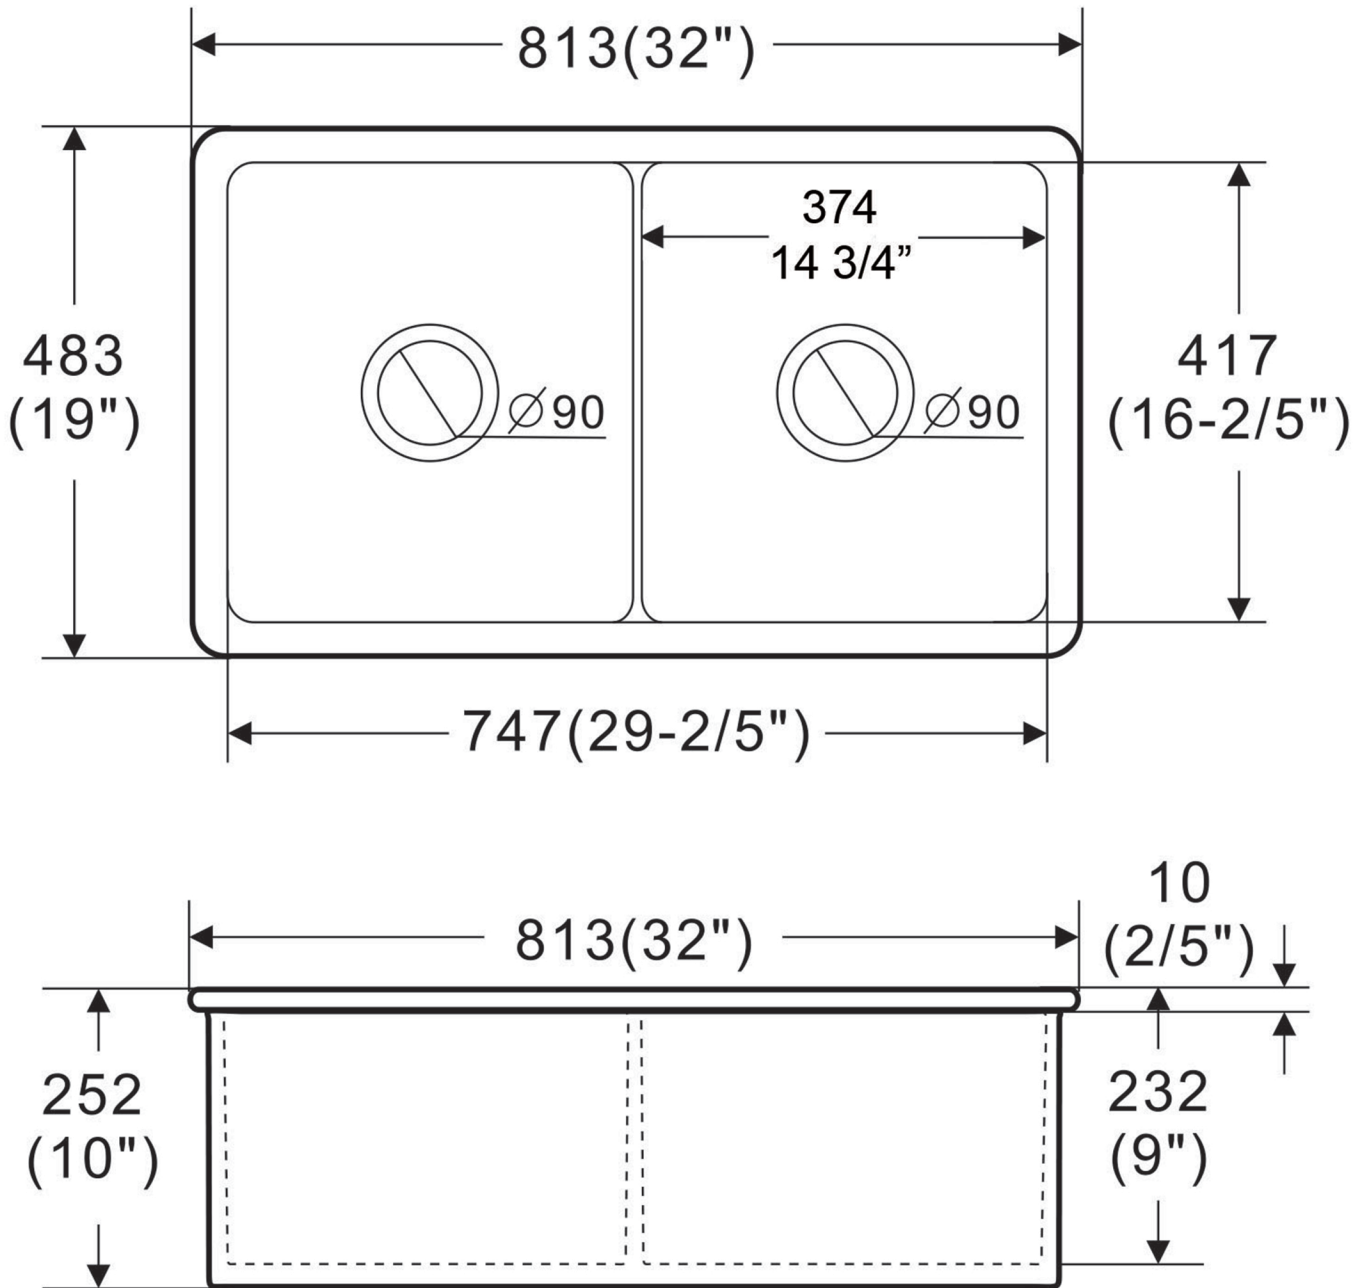

ABF3219DUD

White 32" x 19" Double Bowl Fireclay Undermount / Drop In Fireclay Kitchen Sink

Note: All product dimensions are approximate and should be verified on site prior to installation. Visit www.ALFIbrand.com for more information.