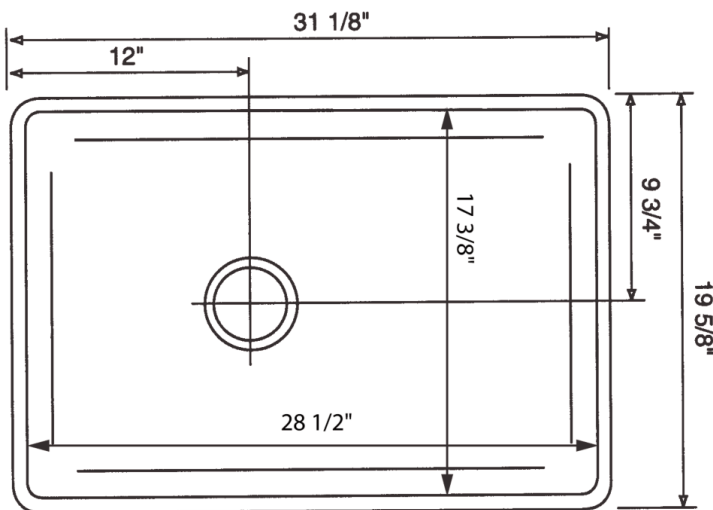

For warranty or additional information, contact:

U.S.A.
houseofrohl.com/support
1-800-777-9762

QUEBEC / MARITIMES / WESTERN CANADA
QUÉBEC / MARITIMES / OUEST CANADIEN
QUEBEC / MARITIMOS / CANADA OCCIDENTAL
houseofrohl.ca/support
1-866-473-8442

ONTARIO
houseofrohl.ca/support
1-800-287-5354