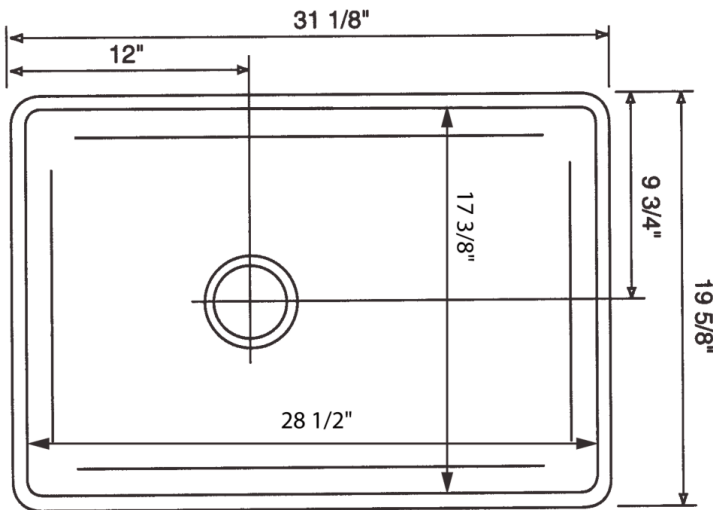

For warranty or additional information, contact:

U.S.A.
houseofrohl.com/support
1-800-777-9762

QUEBEC / MARITIMES / WESTERN CANADA
QUÉBEC / MARITIMES / OUEST CANADIEN
QUEBEC / MARITIMOS / CANADA OCCIDENTAL
houseofrohl.ca/support
1-866-473-8442

ONTARIO
houseofrohl.ca/support
1-800-287-5354