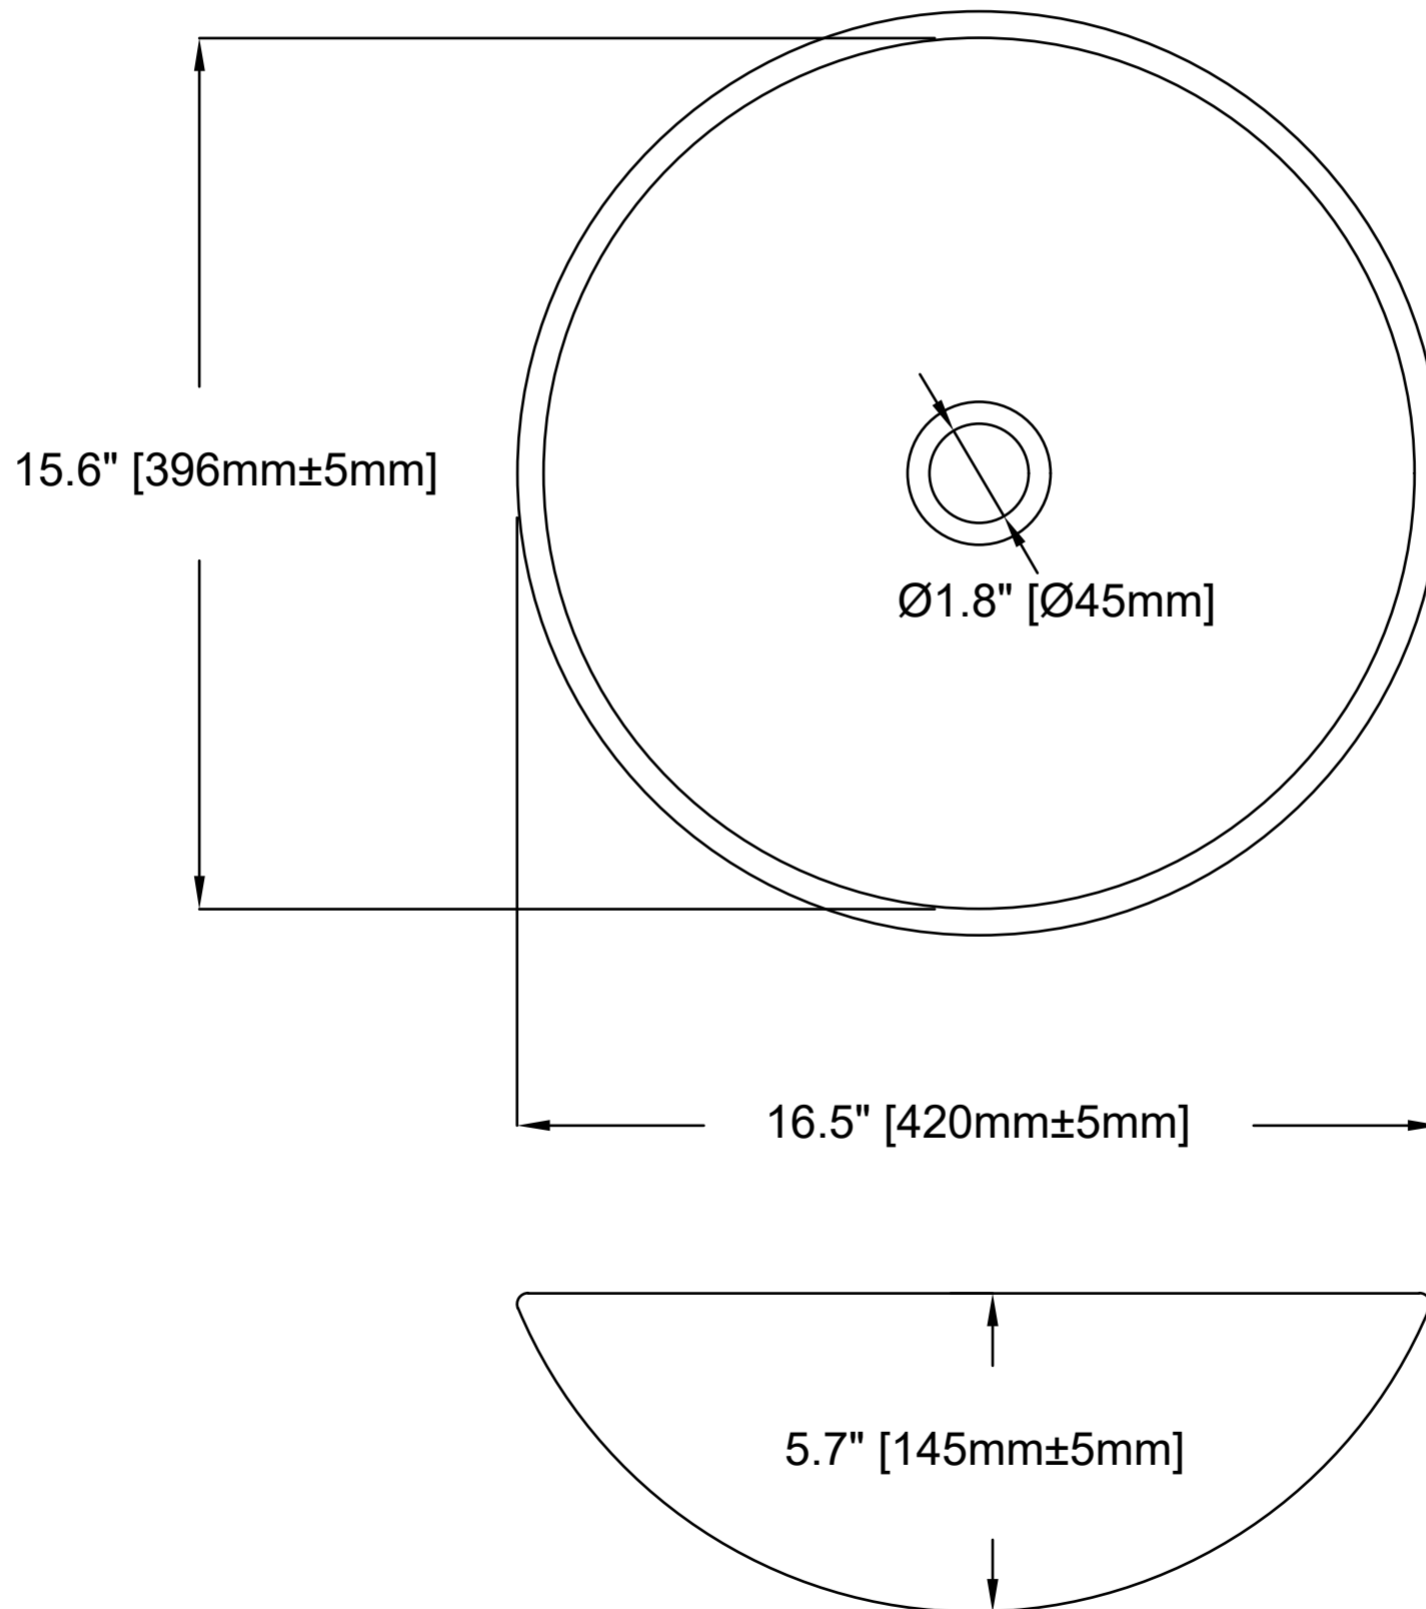

LS-AZ207

BATHROOM VESSEL SINK

HAVE QUESTIONS? CALL 305-614-4070 OR VISIT [ANZZI.COM](https://www.anzzi.com)