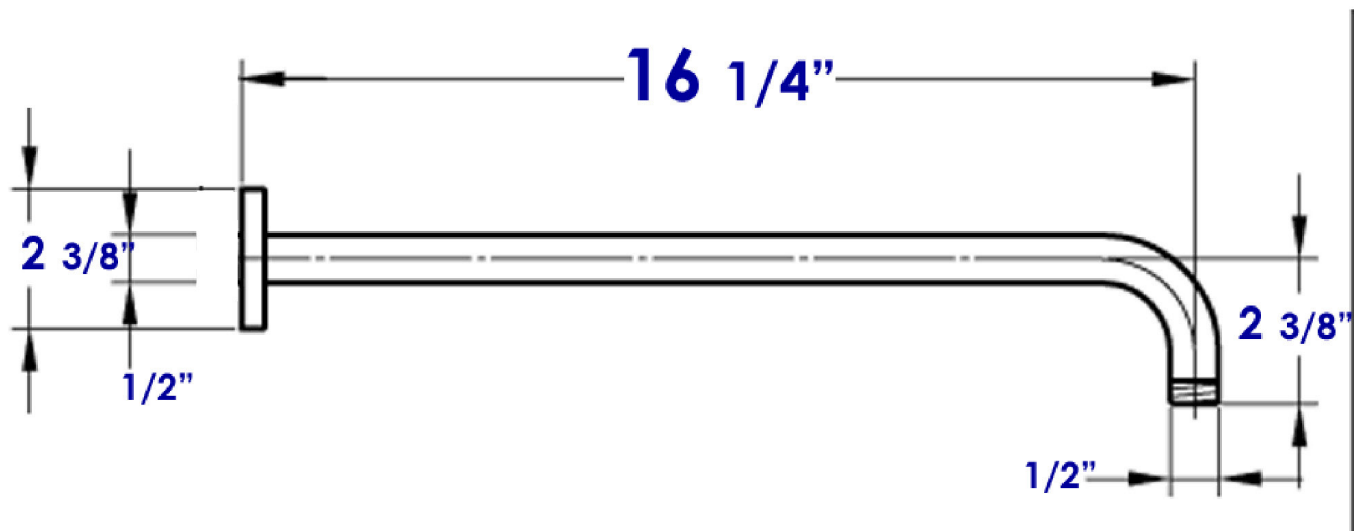

AB16WR

16" Wall Mounted Round Shower Arm

Note: All product dimensions are approximate and should be verified on site prior to installation.
Visit www.ALFIbrand.com for more information.