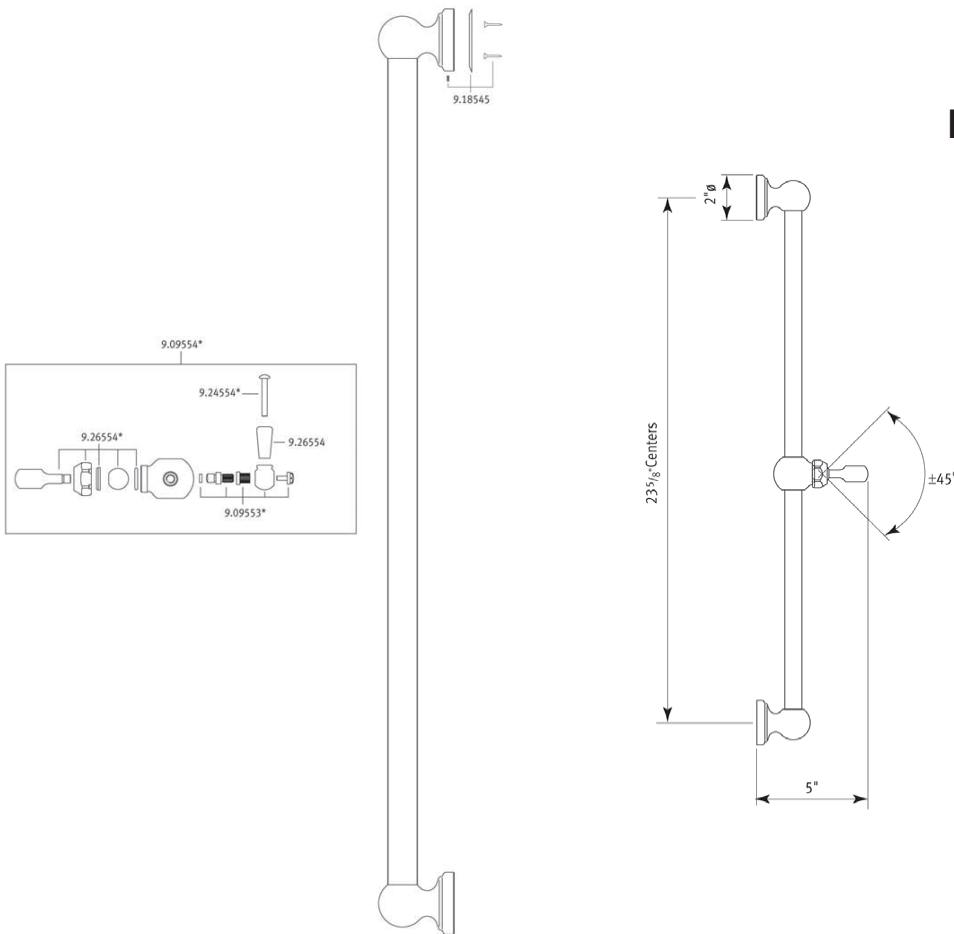

ESPECIFICACIONES

DESCRIPCIÓN

- Latón macizo
- Riel deslizante ajustable con maneral de palanca
- Soporte de regadera de mano ajustable a $\pm 45^\circ$
- Centros de 23 5/8"
- Usar solo con mangueras Perrin & Rowe®

GARANTÍA

- La mayoría de los productos o piezas cuentan con "Garantías Limitadas" por defectos de fabricación. A los clientes en EE. UU. se les recomienda visitar houseofrohl.com/support y a los clientes en Canadá, houseofrohl.ca/support, para consultar las condiciones completas de la garantía de los productos y acabados.

Riel deslizante de 24"

Tina Rohl Perrin & Rowe®

MODELOS: U.5540

For warranty or additional information, contact:

US Customers

U.S.A.
houseofrohl.com/support
1-800-777-9762

Canadian Customers

QUEBEC / MARITIMES / WESTERN CANADA
QUÉBEC / MARITIMES / OUEST CANADIEN
QUEBEC / MARITIMOS / CANADA OCCIDENTAL
houseofrohl.ca/support
1-866-473-8442

ONTARIO
houseofrohl.ca/support
1-800-287-5354