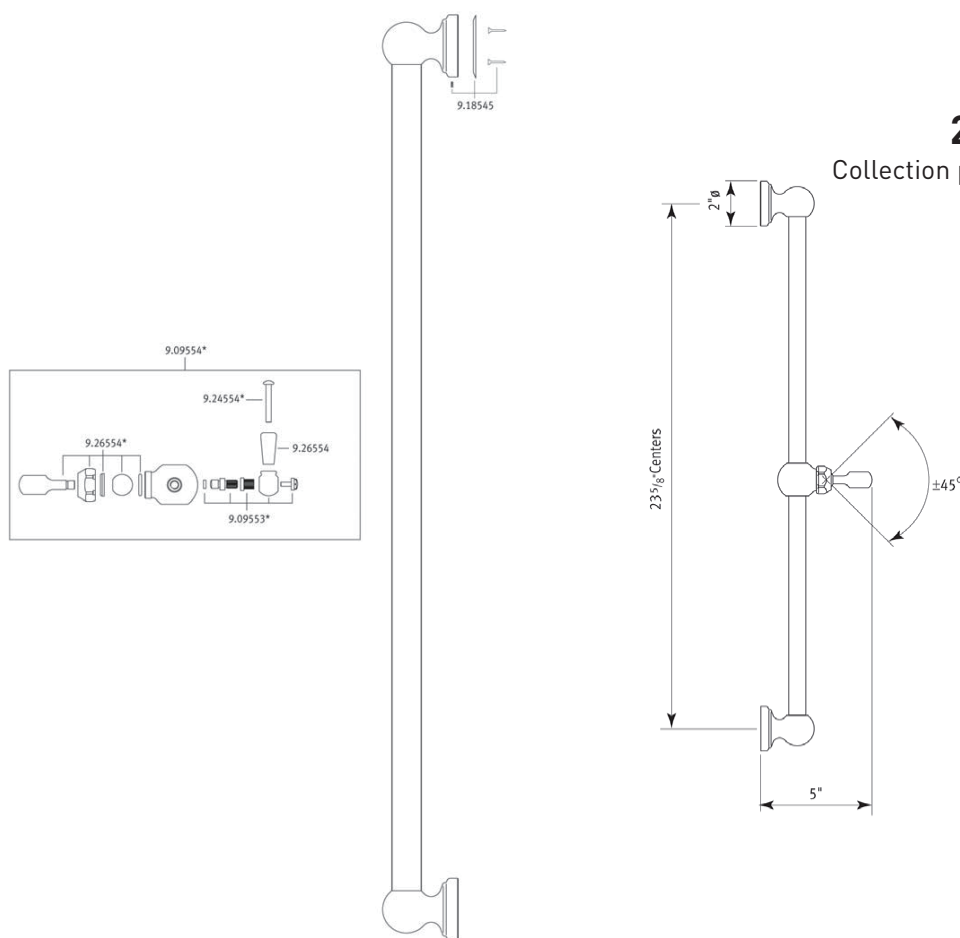

SPÉCIFICATIONS

DESCRIPTION

- Laiton massif
- Rail coulissant ajustable avec poignée à manette
- Support de douche à main ajustable à un angle de $\pm 45^\circ$
- Entraxes de 23 5/8 po
- Uniquement compatible avec les tuyaux Perrin & Rowe^{MD}

GARANTIE

- La plupart des produits ou pièces comprend des «garanties limitées» contre les défauts de fabrication. Pour les clients des États-Unis: veuillez consulter houseofrohl.com/support; Pour les clients du Canada : veuillez consulter houseofrohl.ca/support pour connaître les conditions complètes de la garantie des produits et finis.

24" Barre coulissante

Collection pour salle de bain Perrin & Rowe^{MD} de Rohl

MODÈLES : U.5540

For warranty or additional information, contact:

US Customers

U.S.A.
houseofrohl.com/support
1-800-777-9762

Canadian Customers

QUEBEC / MARITIMES / WESTERN CANADA
QUÉBEC / MARITIMES / OUEST CANADIEN
QUEBEC / MARITIMOS / CANADA OCCIDENTAL
houseofrohl.ca/support
1-866-473-8442

ONTARIO
houseofrohl.ca/support
1-800-287-5354