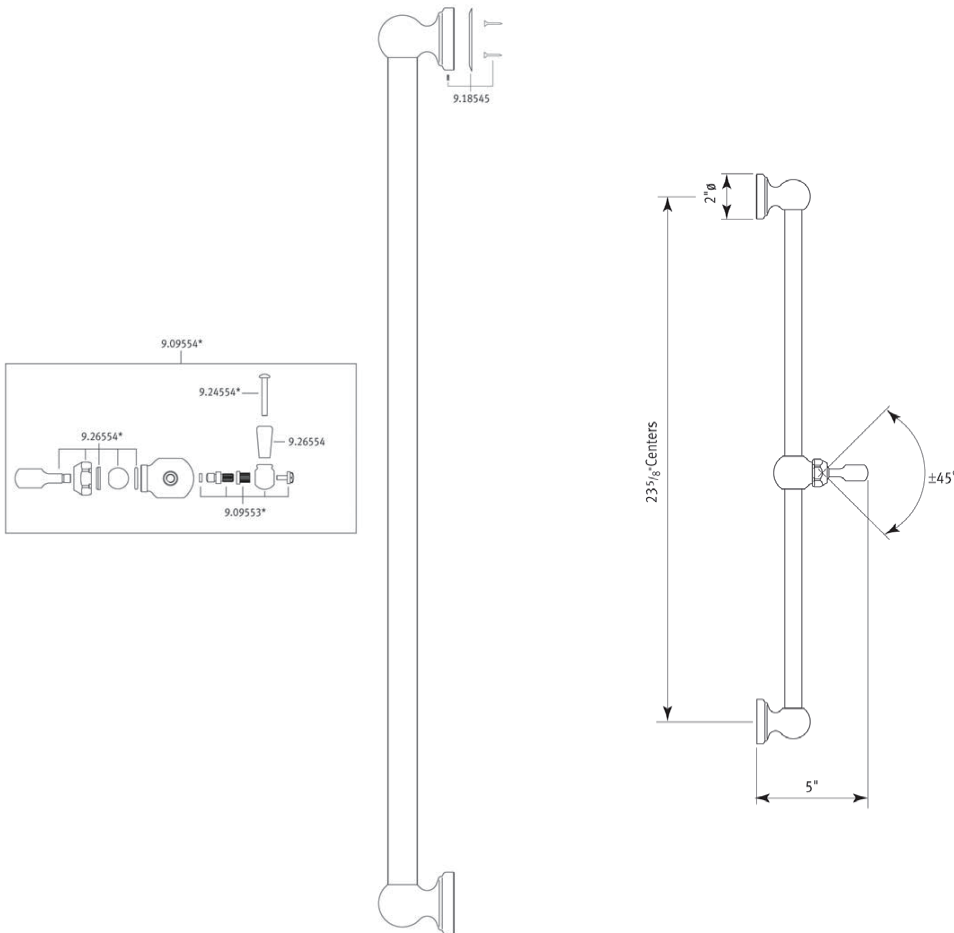

SPECIFICATIONS

DESCRIPTION

- Solid Brass
- Adjustable Sliding rail with lever handle
- Handshower holder adjustable $\pm 45^\circ$
- 23 5/8" centers
- Use with Perrin & Rowe hoses only

WARRANTY

- Most products or parts carry "Limited Warranties" against manufacturing defects. For US customers please visit houseofrohl.com/support and for Canadian customers please visit houseofrohl.ca/support for complete product and finish warranty.

24" Sliding Rail
Rohl Perrin & Rowe® Bath

MODELS: U.5540

For warranty or additional information, contact:

U.S.A.
houseofrohl.com/support
1-800-777-9762

QUEBEC / MARITIMES / WESTERN CANADA
houseofrohl.ca/support
1-866-473-8442

ONTARIO
houseofrohl.ca/support
1-800-287-5354

SPÉCIFICATIONS

DESCRIPTION

- Laiton massif
- Rail coulissant ajustable avec poignée à manette
- Support de douche à main ajustable à un angle de $\pm 45^\circ$
- Entraxes de 23 5/8 po
- Uniquement compatible avec les tuyaux Perrin & Rowe^{MD}

DESCRIPCIÓN

- Latón macizo
- Riel deslizante ajustable con maneral de palanca
- Soporte de regadera de mano ajustable a $\pm 45^\circ$
- Centros de 23 5/8"
- Usar solo con mangueras Perrin & Rowe®

GARANTÍA