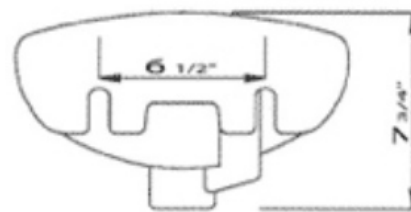

AB106

White Small Porcelain Wall Mount Basin With Overflow

Note: All product dimensions are approximate and should be verified on site prior to installation. Visit www.ALFIbrand.com for more information.