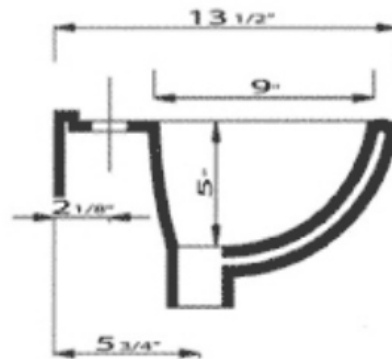

AB106

White Small Porcelain Wall Mount Basin With Overflow

Note: All product dimensions are approximate and should be verified on site prior to installation. Visit www.ALFIbrand.com for more information.