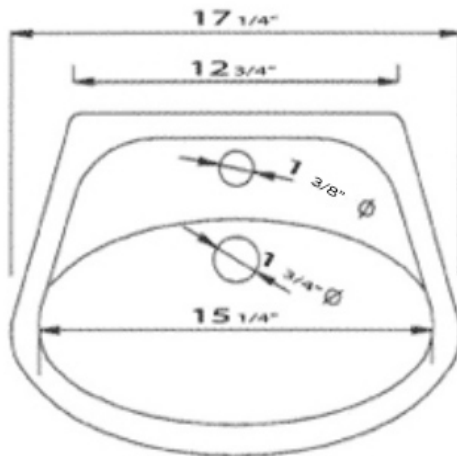

AB106

White Small Porcelain Wall Mount Basin With Overflow

Note: All product dimensions are approximate and should be verified on site prior to installation. Visit www.ALFIbrand.com for more information.