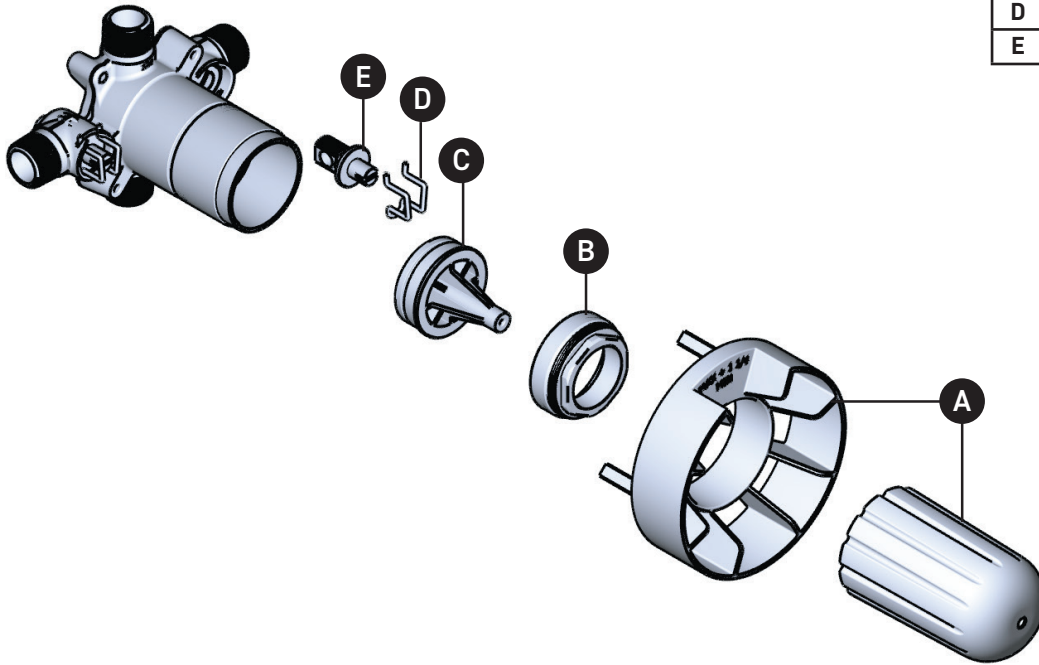

ORDER BY PART NUMBER

ILLUSTRATED PARTS

R51 R51-EX R51-SPEX

1/2" Pressure Balance Rough-in Valve With 1 Function

| ID | Kit Number    | Finish |
|----|---------------|--------|
| A  | S0-908        | N/A    |
| B  | S305-075      | N/A    |
| C  | S7-511        | N/A    |
| D  | S390-127 (x2) | N/A    |
| E  | S7-441 (x2)   | N/A    |

# ILLUSTRATIONS DES PIÈCES

**R51 R51-EX R51-SPEX**  
Brut de valve 2 voies coaxiale Type T/P  
(thermo/pression équilibrée)

| ID | Référence du kit | Finition |
|----|------------------|----------|
| A  | S0-908           | N/A      |
| B  | S305-075         | N/A      |
| C  | S7-511           | N/A      |
| D  | S390-127 (x2)    | N/A      |
| E  | S7-441 (x2)      | N/A      |