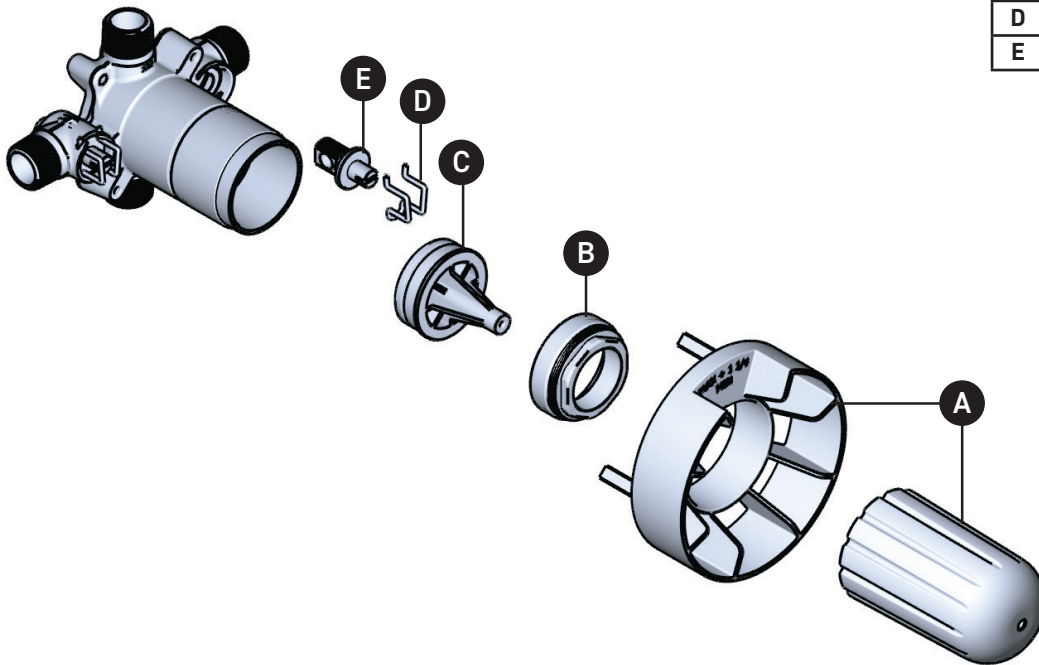

ORDER BY PART NUMBER

ILLUSTRATED PARTS

R51 R51-EX R51-SPEX

1/2" Pressure Balance Rough-in Valve With 1 Function

| ID | Kit Number    | Finish |
|----|---------------|--------|
| A  | S0-908        | N/A    |
| B  | S305-075      | N/A    |
| C  | S7-511        | N/A    |
| D  | S390-127 (x2) | N/A    |
| E  | S7-441 (x2)   | N/A    |

# ILLUSTRATIONS DES PIÈCES

**R51 R51-EX R51-SPEX**  
Brut de valve 2 voies coaxiale Type T/P  
(thermo/pression équilibrée)

| ID | Référence du kit | Finition |
|----|------------------|----------|
| A  | S0-908           | N/A      |
| B  | S305-075         | N/A      |
| C  | S7-511           | N/A      |
| D  | S390-127 (x2)    | N/A      |
| E  | S7-441 (x2)      | N/A      |