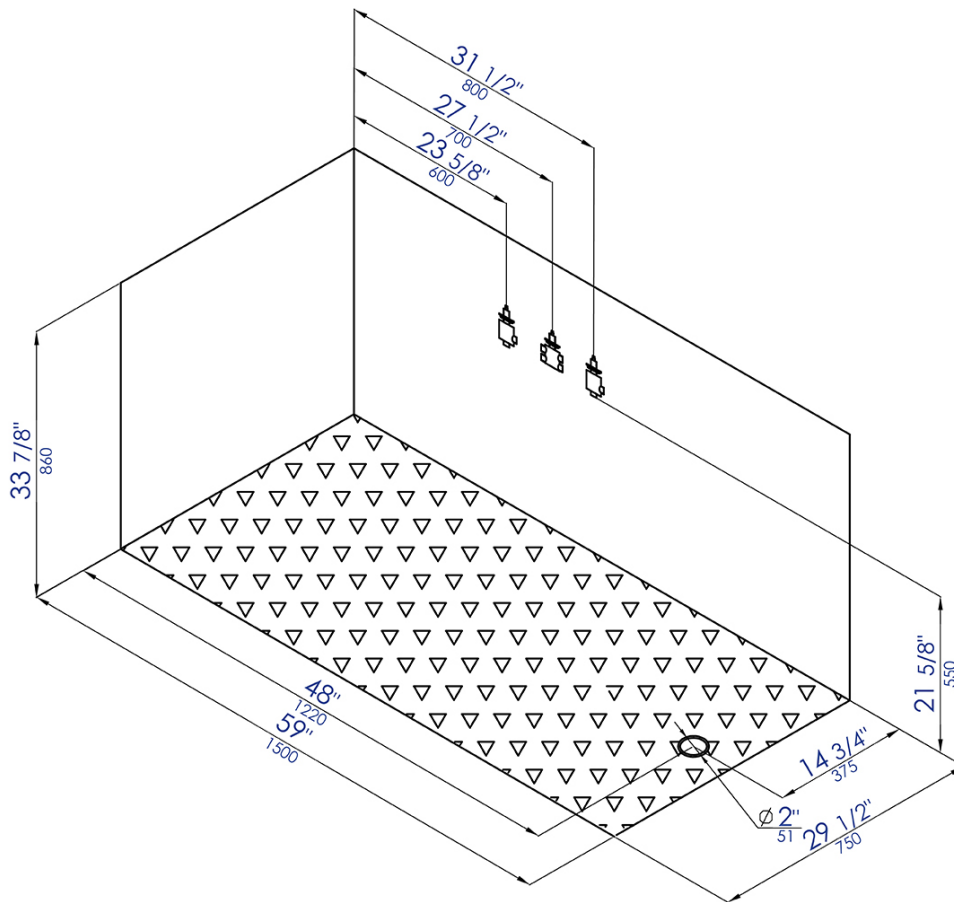

AM154ETL-R5

5 ft Acrylic White Rectangular Whirlpool Bathtub
w Fixtures

- A, Control panel
- B, Drain
- C, Jet
- D, Faucet
- E, Hand shower

Note: All product dimensions are approximate and should be verified on site prior to installation.
Visit www.EAGOUSA.com for more information.