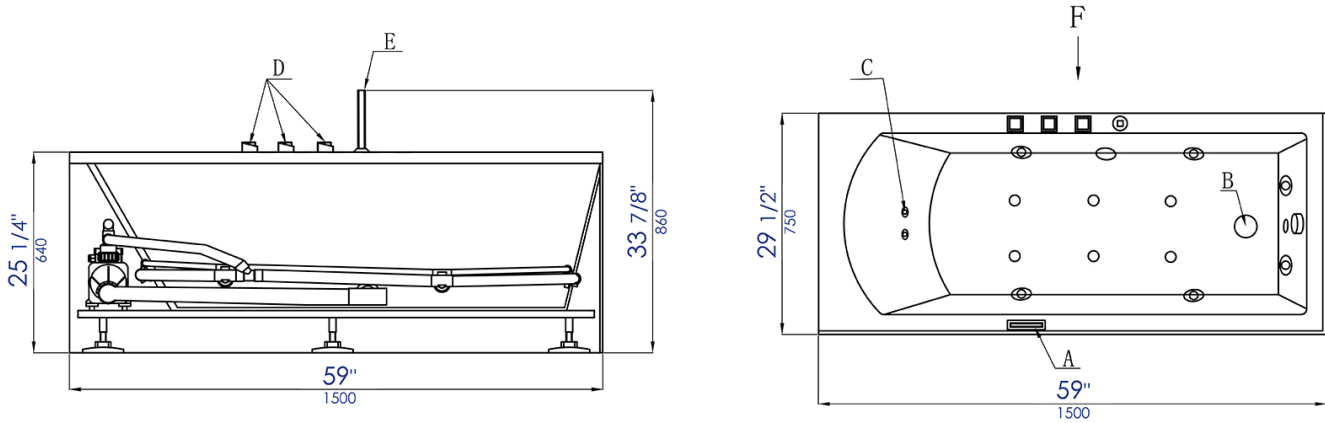

AM154ETL-R5

5 ft Acrylic White Rectangular Whirlpool Bathtub
w Fixtures

- A, Control panel
- B, Drain
- C, Jet
- D, Faucet
- E, Hand shower

Note: All product dimensions are approximate and should be verified on site prior to installation.
Visit www.EAGOUSA.com for more information.