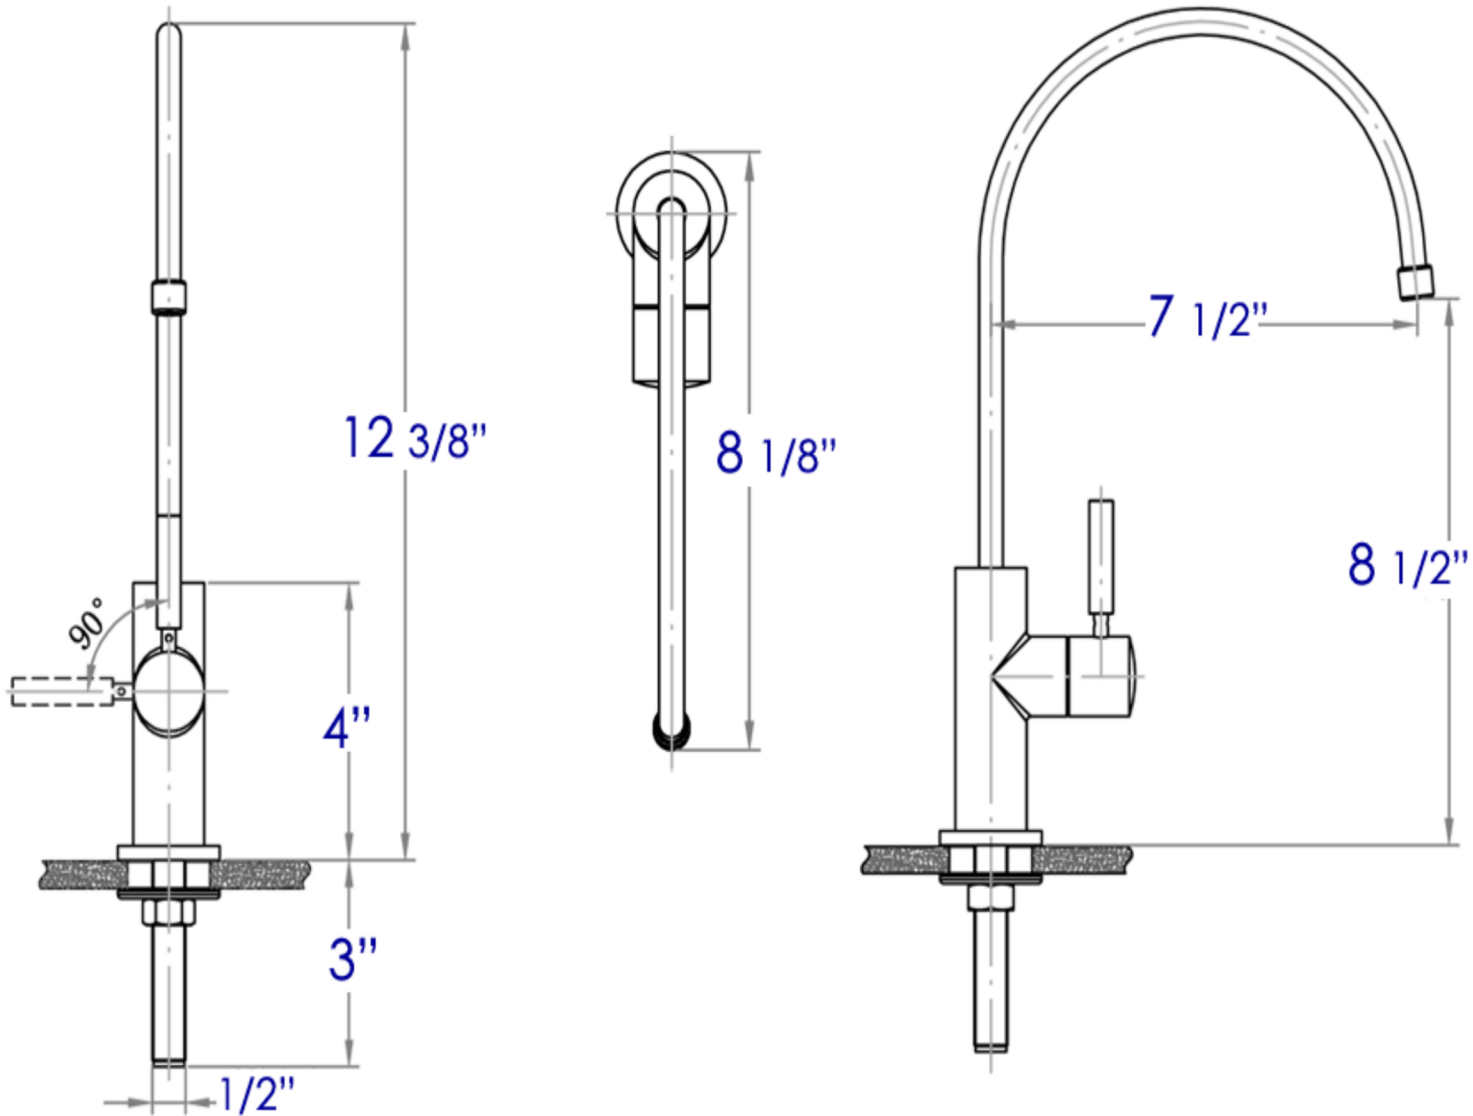

AB5008

Solid Drinking Water Dispenser

Note: All product dimensions are approximate and should be verified on site prior to installation.
Visit www.ALFIbrand.com for more information.