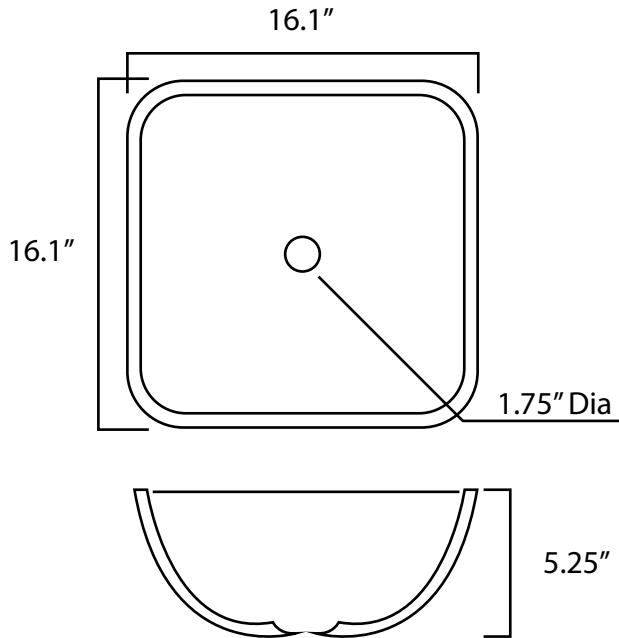

# ANZZI™

Perfection is our Tradition™

---

LS-AZ066  
LS-AZ8114

ANZZI VESSEL SINK DIMENSIONS

---

Visit us at [www.ANZZI.com](http://www.ANZZI.com)  
or call us at 1-844-44-ANZZI

Measurements are approximate and subject to change.