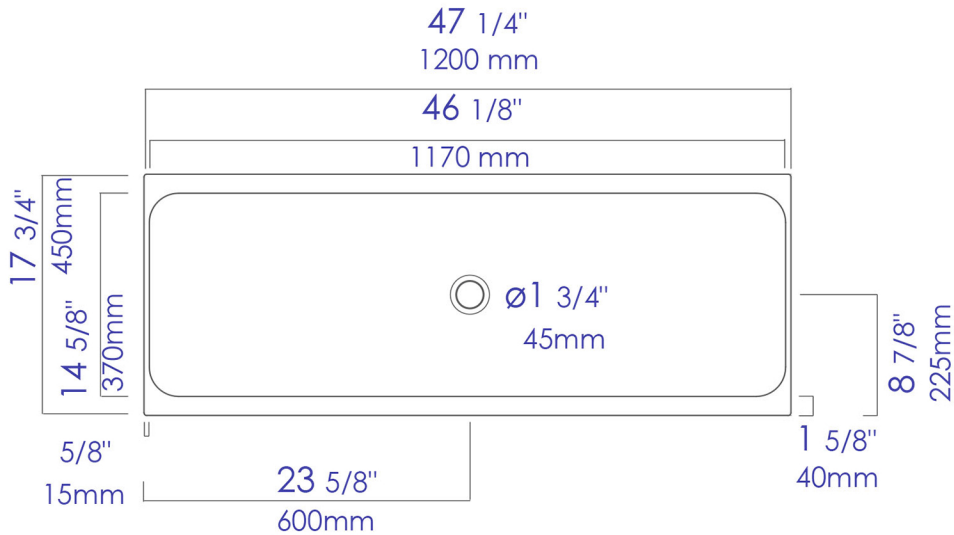

AB48TR

48" White Above Mount Porcelain Bath Trough Sink

Note: All product dimensions are approximate and should be verified on site prior to installation.
Visit www.ALFIbrand.com for more information.