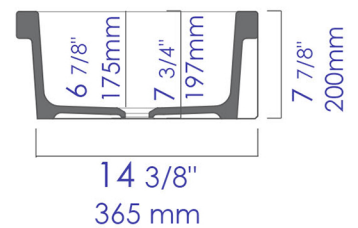

AB48TR

48" White Above Mount Porcelain Bath Trough Sink

Note: All product dimensions are approximate and should be verified on site prior to installation.
Visit www.ALFIbrand.com for more information.