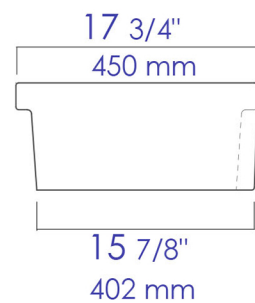

AB48TR

48" White Above Mount Porcelain Bath Trough Sink

Note: All product dimensions are approximate and should be verified on site prior to installation.
Visit www.ALFIbrand.com for more information.