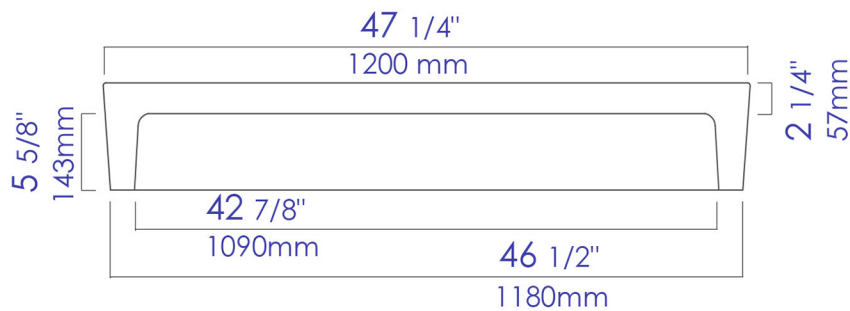

AB48TR

48" White Above Mount Porcelain Bath Trough Sink

Note: All product dimensions are approximate and should be verified on site prior to installation.
Visit www.ALFIbrand.com for more information.