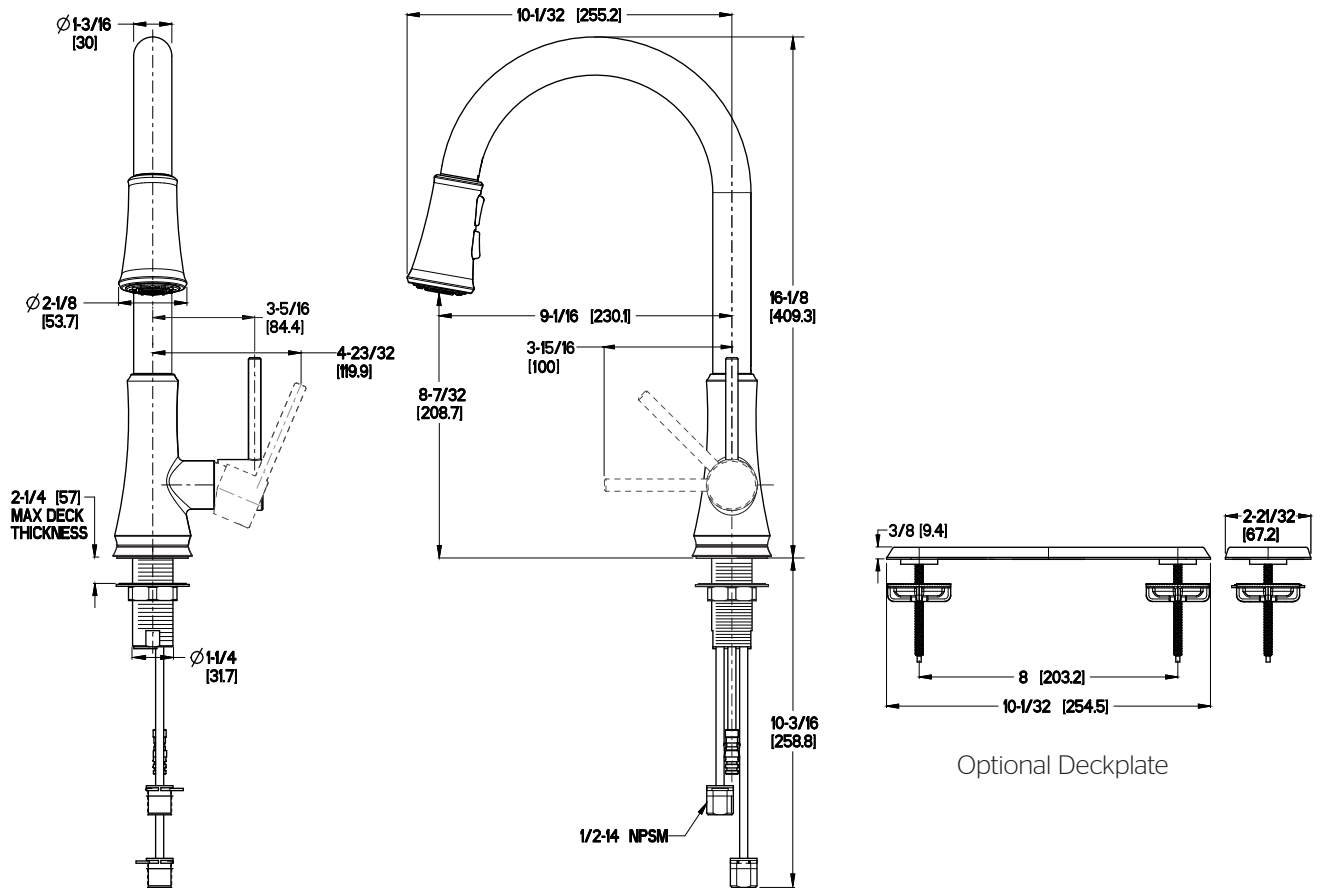

#### Features

- 1.8 GPM Flow Rate
- Optional Deckplate Available, Order 961-250\*
- 3 Function Pull-Down Sprayer (Stream, Spray, and Pause)
- Pfast Connect™
- Forward Handle Operation
- Pforever Seal™ Ceramic Disc Valve
- Limited Lifetime Warranty

#### Code Compliance

Pfister products are designed and manufactured in compliance with the following standards and codes:

- IAPMO Certified to ASME A112.18.1/CSA B125.1 including:
  - ASME A112.18.3 (Backflow Prevention)
- NSF/ANSI/CAN61:Q≤1
- CEC Certified/CALGreen compliant
- ADA Compliant - ANSI A117.1 (Lever Handle Only)

### Dimensions

Ø1-3/8 Min to Ø1-1/2 Max. Deck Hole Openings