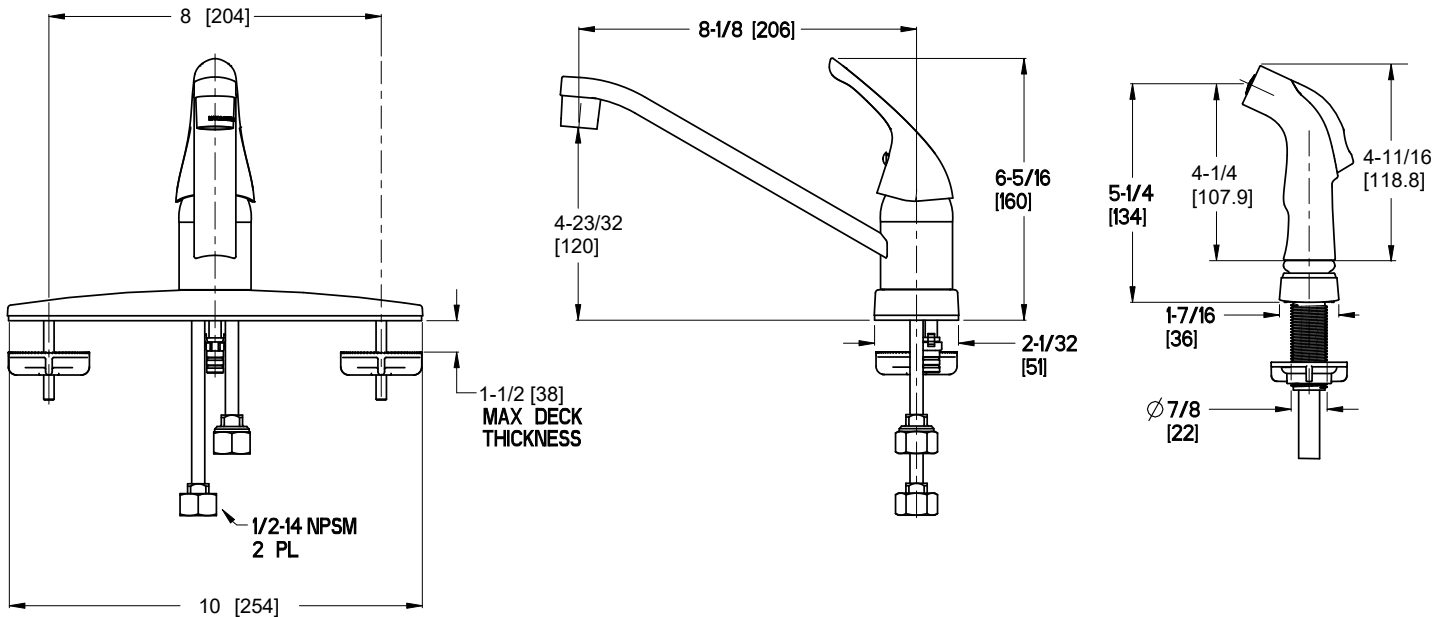

### Specifications

- Single Control
- 4-Hole Installation
- Stainless Steel Ball Valve

#### Features

- Job Pack Contains 12 Kitchen Faucets
- 1.8 GPM Flow Rate
- 1.5 GPM Aerator Available (Order 941-372 Separately)
- 4-Hole Installation
- Stainless Steel Ball Valve
- Finish Matched Side Spray
- Swivel Spout
- 10 Year Commercial Warranty

### Dimensions

Ø1-3/8 Min to Ø1-1/2 Max. Deck Hole Openings