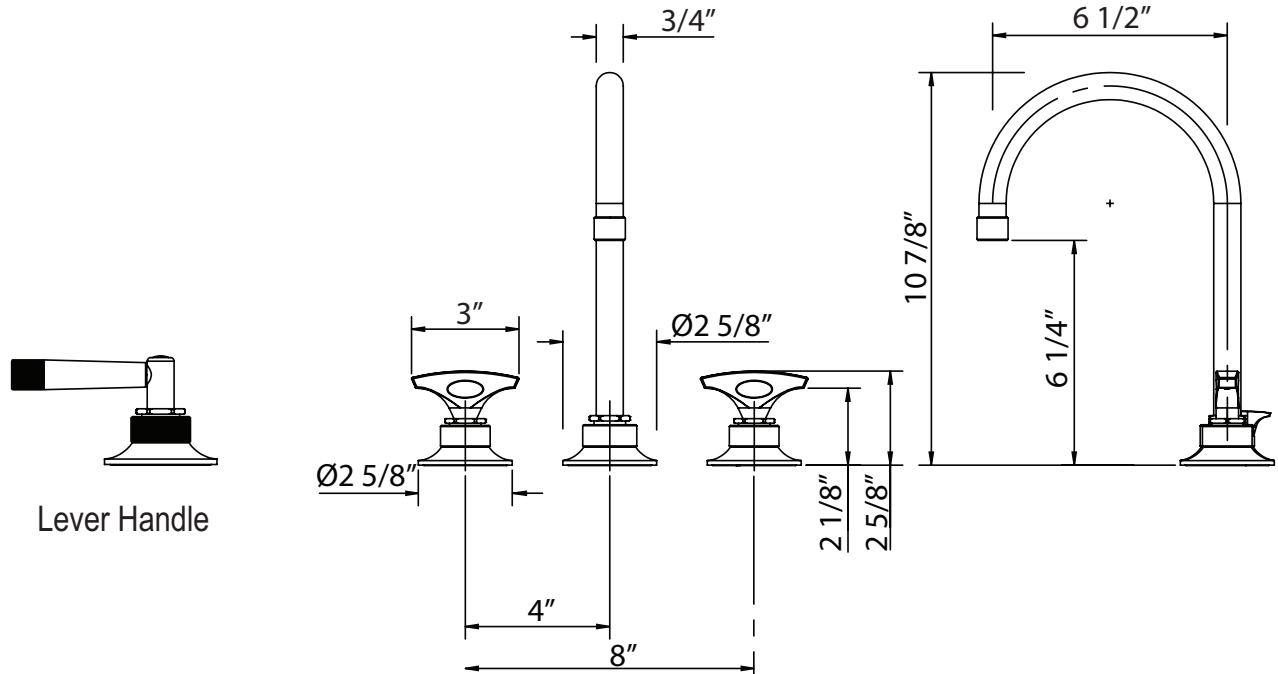

For warranty or additional information, contact:

U.S.A.
houseofrohl.com/support
1-800-777-9762

QUEBEC / MARITIMES / WESTERN CANADA
QUÉBEC / MARITIMES / OUEST CANADIEN
QUEBEC / MARITIMOS / CANADA OCCIDENTAL
houseofrohl.ca/support
1-866-473-8442

ONTARIO
houseofrohl.ca/support
1-800-287-5354