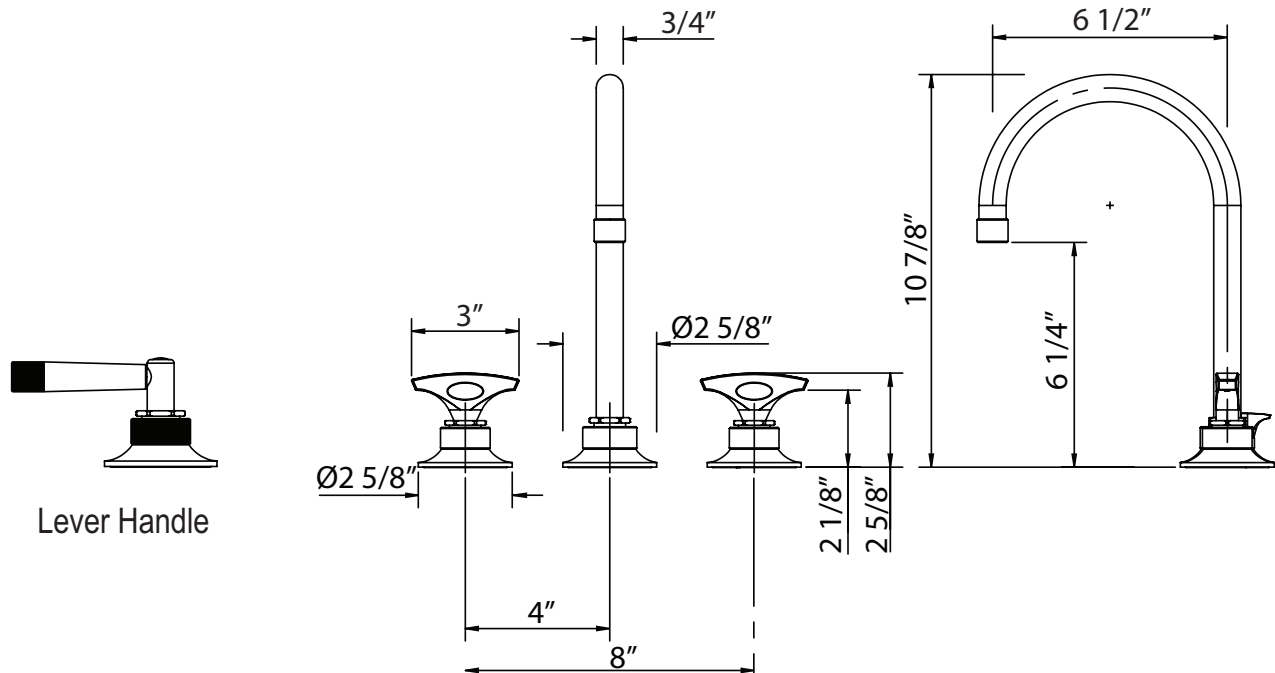

For warranty or additional information, contact:

U.S.A.
houseofrohl.com/support
1-800-777-9762

QUEBEC / MARITIMES / WESTERN CANADA
QUÉBEC / MARITIMES / OUEST CANADIEN
QUEBEC / MARITIMOS / CANADA OCCIDENTAL
houseofrohl.ca/support
1-866-473-8442

ONTARIO
houseofrohl.ca/support
1-800-287-5354