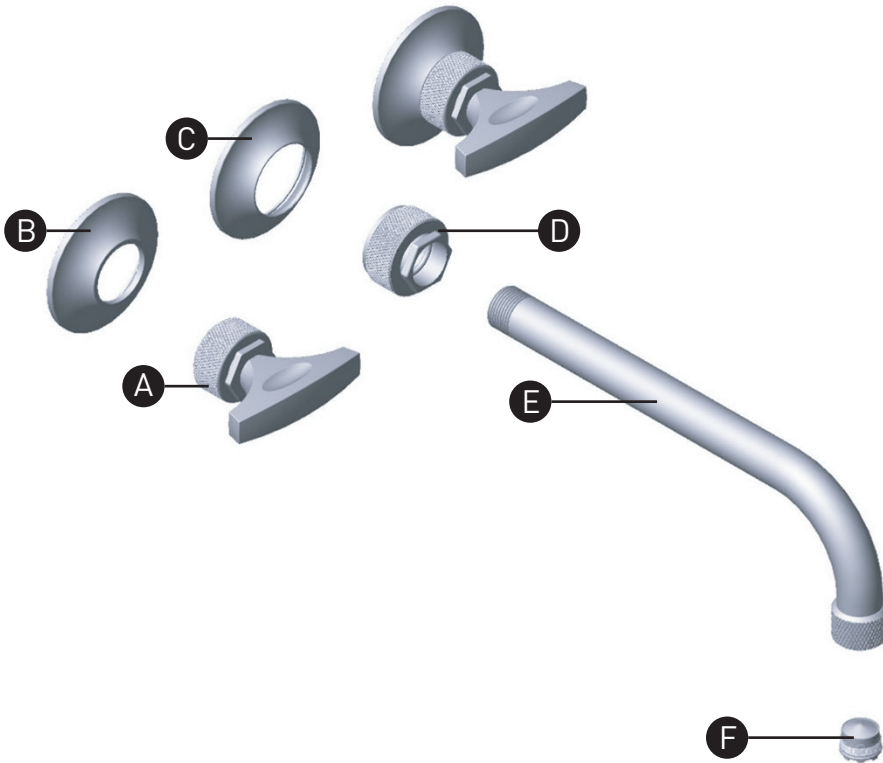

ORDER BY PART NUMBER

## ILLUSTRATED PARTS

### MB2030

Graceline Wall Mount Widespread Bathroom Faucet

ID	Kit Number	Finish
A	R3-345*	See below
B	30180*	See below
C	30182*	See below
D	2-123.1*	See below
E	2-123*	See below
F	3-0464	N/A