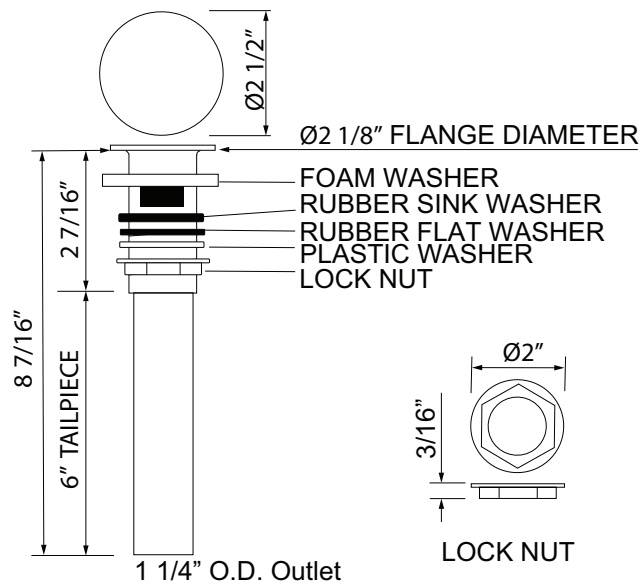

SLOTTED TOUCH SEAL DOME DRAIN WITH 6" TAILPIECE

5447

FEATURES

- Slotted with overflow holes
- 6" tailpiece
- 2" max. sink thickness
- Drainage plug closes and opens by push operation
- Brass construction