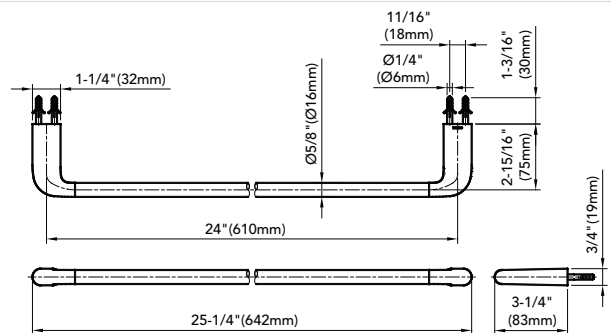

MODELS

- **YT411S4U**
Towel Bar 18"
- **YT411S6U**
Towel Bar 24"
- **YTT411U**
Towel Ring
- **YH411P2U**
Paper Holder
- **YRH411U**
Robe Hook

COLORS/FINISHES

- #CP Polished Chrome

PRODUCT SPECIFICATION

Product shall have a solid metal construction and include installation hardware. Product shall be TOTO Model Y_411__U#__

CODES/STANDARDS

- Complies with CA Prop 65 warning requirements

SPECIFICATIONS

	Material	Shipping Weight	Shipping Dimensions	Warranty
YT411S4U	Zinc Alloy/Stainless Steel	1.3 lbs	20-7/8" L x 4-5/16" W x 1-3/8" H	Lifetime Limited Warranty (Residential Use)
YT411S6U	Zinc Alloy/Stainless Steel	1.4 lbs	26-3/8" L x 4-5/16" W x 1-3/8" H	
YTT411U	Zinc Alloy/Stainless Steel	0.6 lbs	8" L x 6-3/8" W x 2-3/16" H	One Year (Commercial Use)
YH411P2U	Zinc Alloy/Stainless Steel	0.6 lbs	7-1/16" L x 3-9/16" W x 1-3/8" H	
YRH411U	Zinc Alloy	0.2 lbs	3-7/16" L x 2-1/8" W x 1-5/8" H	

DIMENSIONS

YT411S4U

YT411S6U

YTT411U

YH411P2U

YRH411U