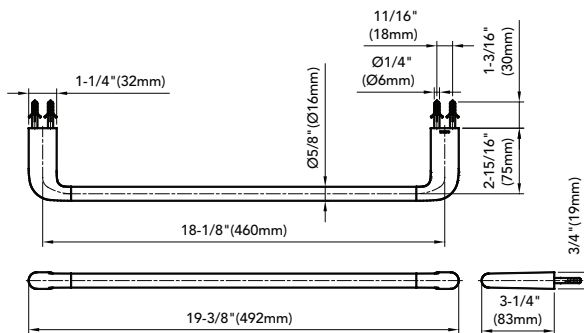

MODELS

- **YT411S4U**
Towel Bar 18"
- **YT411S6U**
Towel Bar 24"
- **YTT411U**
Towel Ring
- **YH411P2U**
Paper Holder
- **YRH411U**
Robe Hook

COLORS/FINISHES

- #CP Polished Chrome

PRODUCT SPECIFICATION

Product shall have a solid metal construction and include installation hardware. Product shall be TOTO Model Y_411__U#__

CODES/STANDARDS

- Complies with CA Prop 65 warning requirements

SPECIFICATIONS

	Material	Shipping Weight	Shipping Dimensions	Warranty
YT411S4U	Zinc Alloy/Stainless Steel	1.3 lbs	20-7/8" L x 4-5/16" W x 1-3/8" H	Lifetime Limited Warranty (Residential Use)
YT411S6U	Zinc Alloy/Stainless Steel	1.4 lbs	26-3/8" L x 4-5/16" W x 1-3/8" H	
YTT411U	Zinc Alloy/Stainless Steel	0.6 lbs	8" L x 6-3/8" W x 2-3/16" H	One Year (Commercial Use)
YH411P2U	Zinc Alloy/Stainless Steel	0.6 lbs	7-1/16" L x 3-9/16" W x 1-3/8" H	
YRH411U	Zinc Alloy	0.2 lbs	3-7/16" L x 2-1/8" W x 1-5/8" H	

DIMENSIONS

YT411S4U

YT411S6U

YTT411U

YH411P2U

YRH411U