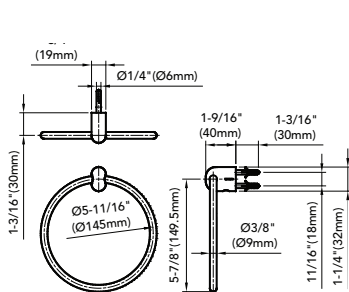

L Series Round Accessories

Towel Bar 18"

Towel Bar 24"

Towel Ring

Paper Holder

Robe Hook

FEATURES

- Solid metal construction
- Mounting hardware included

MODELS

- **YT411S4U**
Towel Bar 18"
- **YT411S6U**
Towel Bar 24"
- **YTT411U**
Towel Ring
- **YH411P2U**
Paper Holder
- **YRH411U**
Robe Hook

COLORS/FINISHES

- #CP Polished Chrome

PRODUCT SPECIFICATION

Product shall have a solid metal construction and include installation hardware. Product shall be TOTO Model Y_411__U#__

CODES/STANDARDS

- Complies with CA Prop 65 warning requirements

SPECIFICATIONS

	Material	Shipping Weight	Shipping Dimensions	Warranty
YT411S4U	Zinc Alloy/Stainless Steel	1.3 lbs	20-7/8" L x 4-5/16" W x 1-3/8" H	Lifetime Limited Warranty (Residential Use)
YT411S6U	Zinc Alloy/Stainless Steel	1.4 lbs	26-3/8" L x 4-5/16" W x 1-3/8" H	
YTT411U	Zinc Alloy/Stainless Steel	0.6 lbs	8" L x 6-3/8" W x 2-3/16" H	One Year (Commercial Use)
YH411P2U	Zinc Alloy/Stainless Steel	0.6 lbs	7-1/16" L x 3-9/16" W x 1-3/8" H	
YRH411U	Zinc Alloy	0.2 lbs	3-7/16" L x 2-1/8" W x 1-5/8" H	

DIMENSIONS

YT411S4U

YT411S6U

YTT411U

YH411P2U

YRH411U