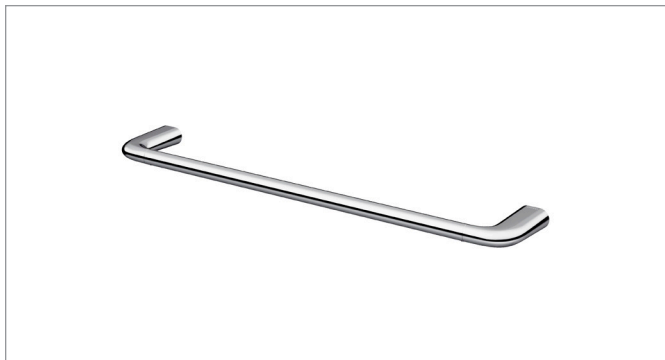

L Series Round Accessories

Towel Bar 18"

Towel Bar 24"

Towel Ring

Paper Holder

Robe Hook

FEATURES

- Solid metal construction
- Mounting hardware included

MODELS

- **YT411S4U**
Towel Bar 18"
- **YT411S6U**
Towel Bar 24"
- **YTT411U**
Towel Ring
- **YH411P2U**
Paper Holder
- **YRH411U**
Robe Hook

COLORS/FINISHES

- #CP Polished Chrome

PRODUCT SPECIFICATION

Product shall have a solid metal construction and include installation hardware. Product shall be TOTO Model Y_411__U#__

CODES/STANDARDS

- Complies with CA Prop 65 warning requirements

SPECIFICATIONS

	Material	Shipping Weight	Shipping Dimensions	Warranty
YT411S4U	Zinc Alloy/Stainless Steel	1.3 lbs	20-7/8" L x 4-5/16" W x 1-3/8" H	Lifetime Limited Warranty (Residential Use)
YT411S6U	Zinc Alloy/Stainless Steel	1.4 lbs	26-3/8" L x 4-5/16" W x 1-3/8" H	
YTT411U	Zinc Alloy/Stainless Steel	0.6 lbs	8" L x 6-3/8" W x 2-3/16" H	One Year (Commercial Use)
YH411P2U	Zinc Alloy/Stainless Steel	0.6 lbs	7-1/16" L x 3-9/16" W x 1-3/8" H	
YRH411U	Zinc Alloy	0.2 lbs	3-7/16" L x 2-1/8" W x 1-5/8" H	