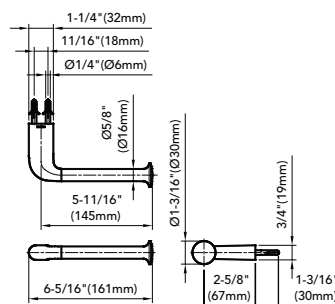

L Series Round Accessories

Towel Bar 18"

Towel Bar 24"

Towel Ring

Paper Holder

Robe Hook

FEATURES

- Solid metal construction
- Mounting hardware included

MODELS

- **YT411S4U**
Towel Bar 18"
- **YT411S6U**
Towel Bar 24"
- **YTT411U**
Towel Ring
- **YH411P2U**
Paper Holder
- **YRH411U**
Robe Hook

COLORS/FINISHES

- #CP Polished Chrome

PRODUCT SPECIFICATION

Product shall have a solid metal construction and include installation hardware. Product shall be TOTO Model Y_411__U#__

CODES/STANDARDS

- Complies with CA Prop 65 warning requirements

SPECIFICATIONS

	Material	Shipping Weight	Shipping Dimensions	Warranty
YT411S4U	Zinc Alloy/Stainless Steel	1.3 lbs	20-7/8" L x 4-5/16" W x 1-3/8" H	Lifetime Limited Warranty (Residential Use)
YT411S6U	Zinc Alloy/Stainless Steel	1.4 lbs	26-3/8" L x 4-5/16" W x 1-3/8" H	
YTT411U	Zinc Alloy/Stainless Steel	0.6 lbs	8" L x 6-3/8" W x 2-3/16" H	One Year (Commercial Use)
YH411P2U	Zinc Alloy/Stainless Steel	0.6 lbs	7-1/16" L x 3-9/16" W x 1-3/8" H	
YRH411U	Zinc Alloy	0.2 lbs	3-7/16" L x 2-1/8" W x 1-5/8" H	

DIMENSIONS

YT411S4U

YT411S6U

YTT411U

YH411P2U

YRH411U