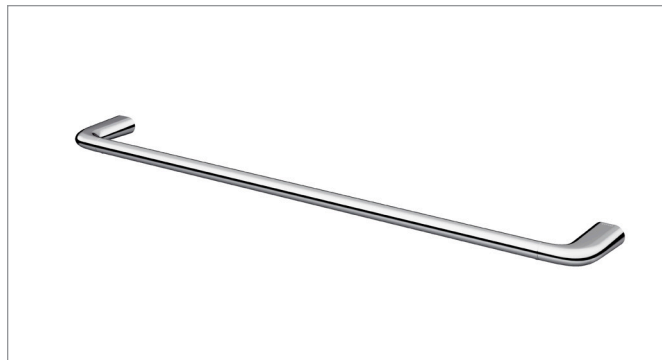

L Series Round Accessories

Towel Bar 18"

Towel Bar 24"

Towel Ring

Paper Holder

Robe Hook

FEATURES

- Solid metal construction
- Mounting hardware included

MODELS

- **YT411S4U**
Towel Bar 18"
- **YT411S6U**
Towel Bar 24"
- **YTT411U**
Towel Ring
- **YH411P2U**
Paper Holder
- **YRH411U**
Robe Hook

COLORS/FINISHES

- #CP Polished Chrome

PRODUCT SPECIFICATION

Product shall have a solid metal construction and include installation hardware. Product shall be TOTO Model Y_411__U#__

CODES/STANDARDS

- Complies with CA Prop 65 warning requirements

SPECIFICATIONS

	Material	Shipping Weight	Shipping Dimensions	Warranty
YT411S4U	Zinc Alloy/Stainless Steel	1.3 lbs	20-7/8" L x 4-5/16" W x 1-3/8" H	Lifetime Limited Warranty (Residential Use)
YT411S6U	Zinc Alloy/Stainless Steel	1.4 lbs	26-3/8" L x 4-5/16" W x 1-3/8" H	
YTT411U	Zinc Alloy/Stainless Steel	0.6 lbs	8" L x 6-3/8" W x 2-3/16" H	One Year (Commercial Use)
YH411P2U	Zinc Alloy/Stainless Steel	0.6 lbs	7-1/16" L x 3-9/16" W x 1-3/8" H	
YRH411U	Zinc Alloy	0.2 lbs	3-7/16" L x 2-1/8" W x 1-5/8" H	