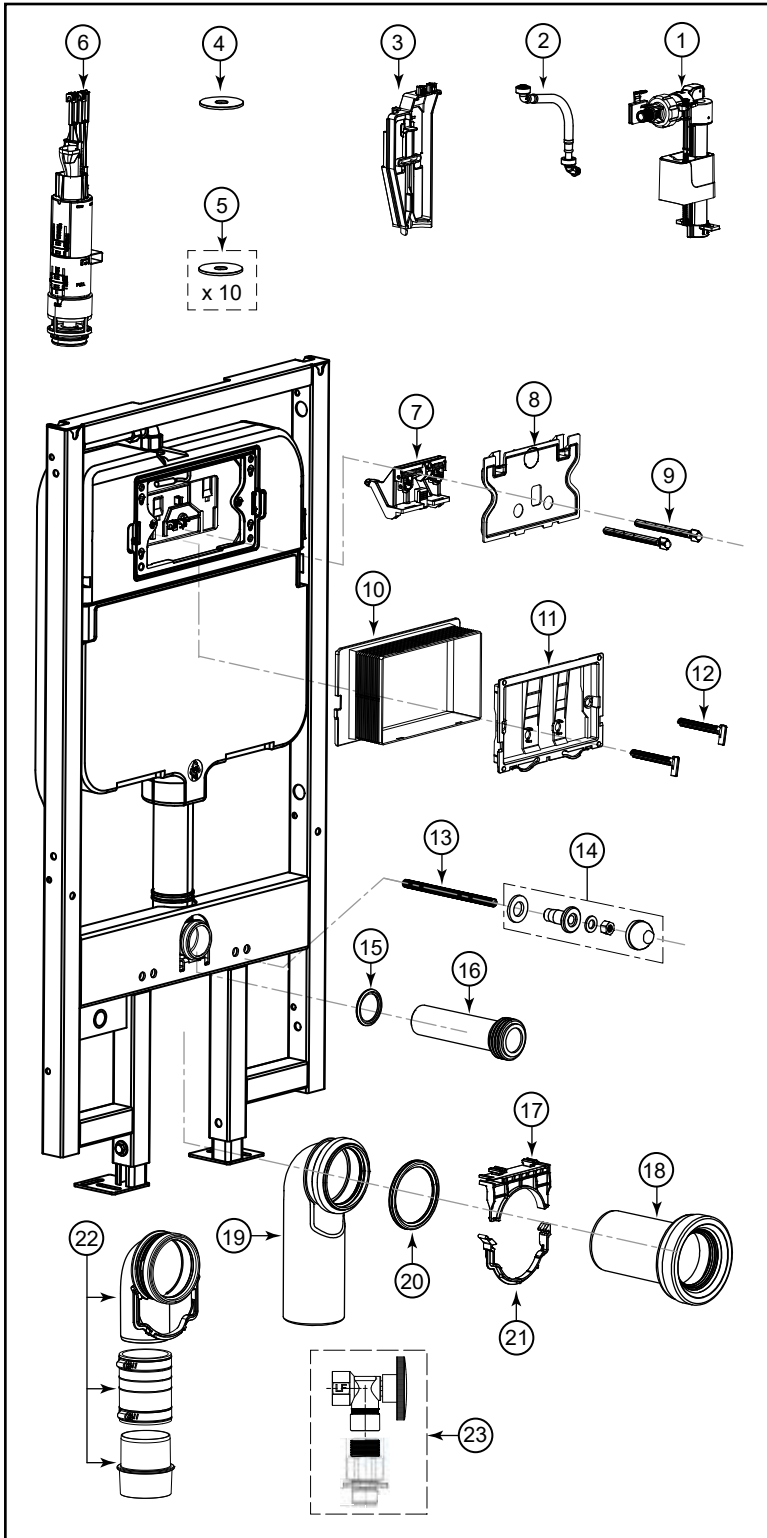

For 2x6 & 2x4 Wall Stud Installation 1.28 Gpf/4.8 Lpf & 0.9 Gpf/3.4Lpf, Adjustable Height 15" - 19"

Item	Part Number	Description
1	TSU46A	Fill Valve
2	THU479-A	Flexible Hose
3	THU549	Hold-Down Bracket
4	THU482	Seal Gasket (1 piece)
5	THU482-10	Seal Gasket (10 pieces)
6	THU753R-A	Flush Valve
7	THU480-A	Actuator
8	THU760-A	Splash Guard
9	THU608	Push Rod (2 pieces)
10	THU509-A	Push Plate Rough-In
11	THU656-A	Panel Receiver for Push Plate
12	THU607	Locking Tab (2 pieces)
13	THU658-A	Threaded Rod (2 pieces)
14	THU649R-A	Toilet Mounting set (2 sets)
15	THU606	Gasket for Elbow Inlet Pipe (5 pieces)
16	THU489-A	Toilet Inlet Pipe
17	THU548	Upper Bracket
18	THU484-A	Toilet Flange Pipe
19	THU490-A	Elbow Outlet Pipe
20	THU335	Outlet Pipe Elbow for 2x6 wall - Cast Iron
21	THU561	Gasket for Elbow Outlet Pipe (5 pieces)
22	THU560	Lower Bracket
23	THU343	2x4 Outlet Drain Kit
	THU807	Washlet Connection Kit

Actual Product may vary slightly from illustration.

Note: