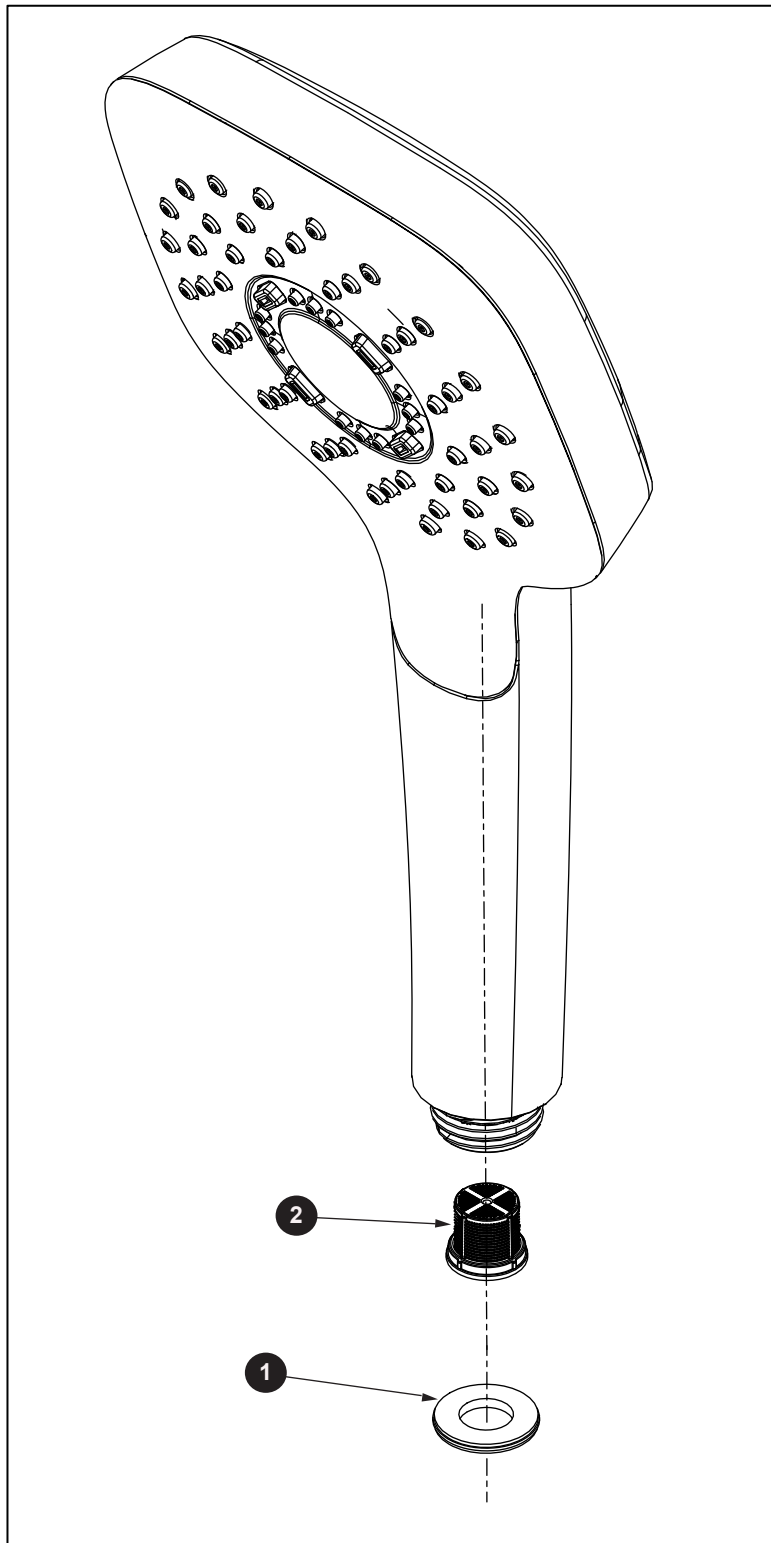

**1-Mode Handshower (Square)**

Item	Part	Description
1	THP5171	Gasket
2	THP5291	Filter Screen