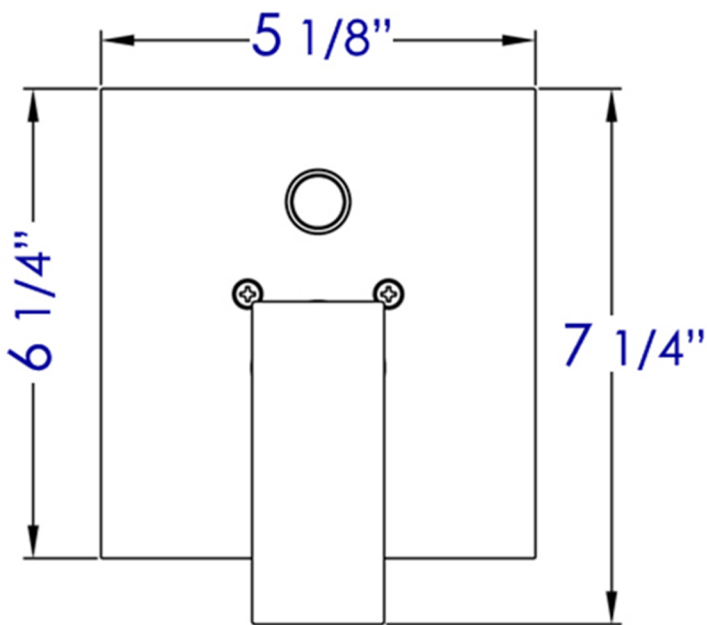

AB5601

Shower Valve Mixer with Square Lever Handle and Diverter

Note: All product dimensions are approximate and should be verified on site prior to installation.
Visit www.ALFIbrand.com for more information.