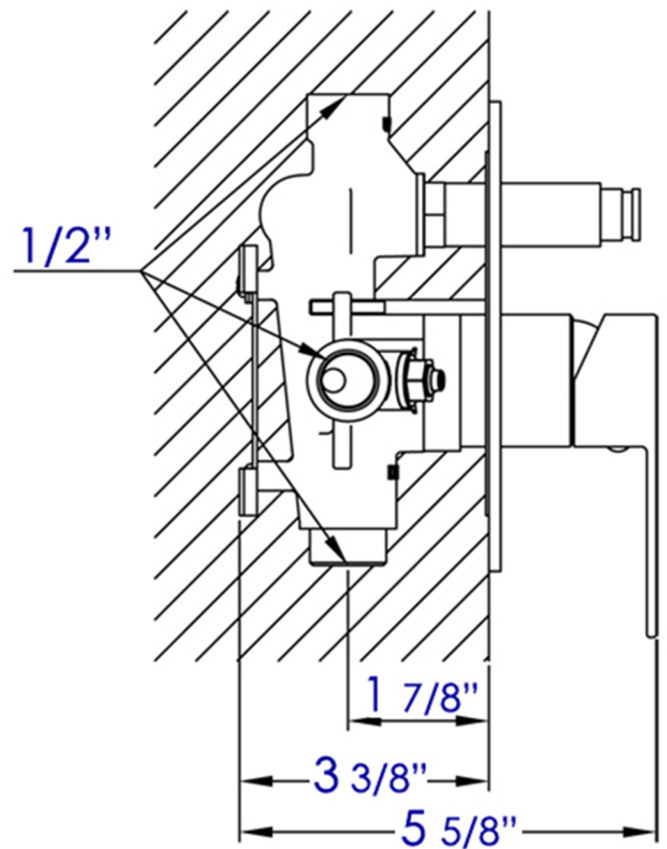

AB5601

Shower Valve Mixer with Square Lever Handle and Diverter

Note: All product dimensions are approximate and should be verified on site prior to installation.
Visit www.ALFIbrand.com for more information.