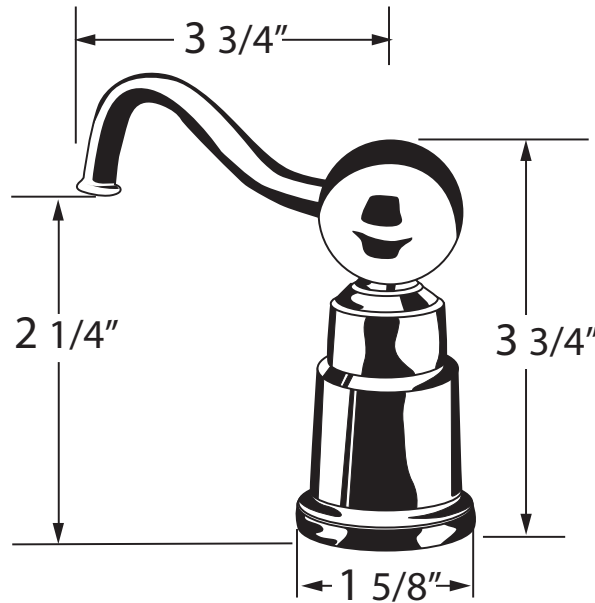

For warranty or additional information, contact:

U.S.A.
houseofrohl.com/support
1-800-777-9762

QUEBEC / MARITIMES / WESTERN CANADA
QUÉBEC / MARITIMES / OUEST CANADIEN
QUEBEC / MARITIMOS / CANADA OCCIDENTAL
houseofrohl.ca/support
1-866-473-8442

ONTARIO
houseofrohl.ca/support
1-800-287-5354