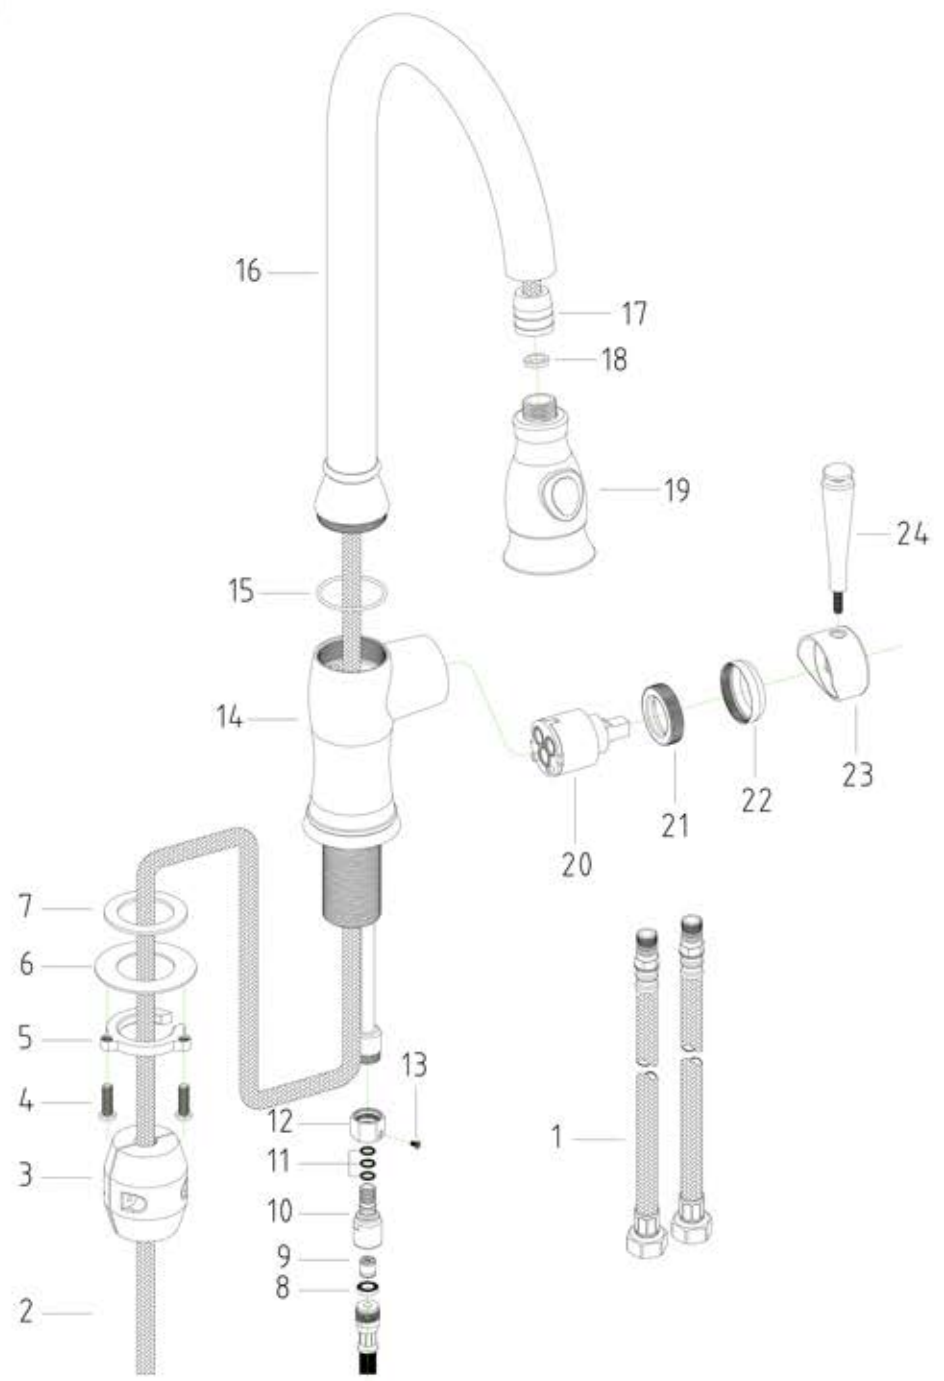

AB2043

24	GT2043-09	handle lever	1	M5	304	brushed	
23	GT2043-08	handle cover	1	∅43	304	brushed	
22	GT2043-07	fixed cover	1	M37	304	brushed	
21	GT2043-06	screw nut	1	M37	304	brushed	
20	K 35 A	cartridge	1	35#	ceramic	KEROX	
19	GT2043-05	shower head	1	G1/2	304	brushed	
18	PDP150110250	rubber ring	1	∅15×11×2.5	rubber	black	
17	GT2043-03	hose connector	1	G1/2	304	brushed	
16	GT2043-02/H	spout	1	∅30	304	brushed	
15	OXQ-380200-NJ	O ring	1	∅38×2	dinnging	DVGW	
14	GT2043-01/H	body	1	M35	304	brushed	
13	LS-030050S-B	fixed screw	1	M3	L5	304	remove burr
12	V144	screw	1	M3	304	remove burr	
11	OXQ-070150-NJ	O ring	3	∅7×1.5	dinnging	DVGW	
10	V143B	connector	1	M15×1	304	remove burr	
9	31.2014.10003	check valve	1	∅15	plastic	DVGW	
8	PDP148826318	rubber ring	1	∅14.8×∅8.26×3.18	rubber	black	
7	PDP-50034.0200	rubber ring	1	∅50×∅34×2	rubber	black	
6	DP-610360150	gasket	1	∅61×∅36×1.5	304	remove burr	
5	GT2043-04	screw nut	1	M35	304	remove burr	
4	LS-050160S-B	screw	1	M5	L16	304	remove burr
3	ZC-420G	weight ball	1	420G	lead alloy	black	
2	TLG-M151750-1-NJ	shower hose	1	M15×1	L1750	nylon	DVGW
1	JSG-G3/8M10500-1	flexible hose	2	M10	L500	304	DVGW
NO	Parts models	Name of parts	QTY	Specifications	Material	Remarks	

Series name		Drawing people	Stronge Zeng	inspector	Norman Yang
Customer number		Factory number	GT2043	Date	2014-9-20
Product name	Sink mixer with pull-out hand spray			Editions	A