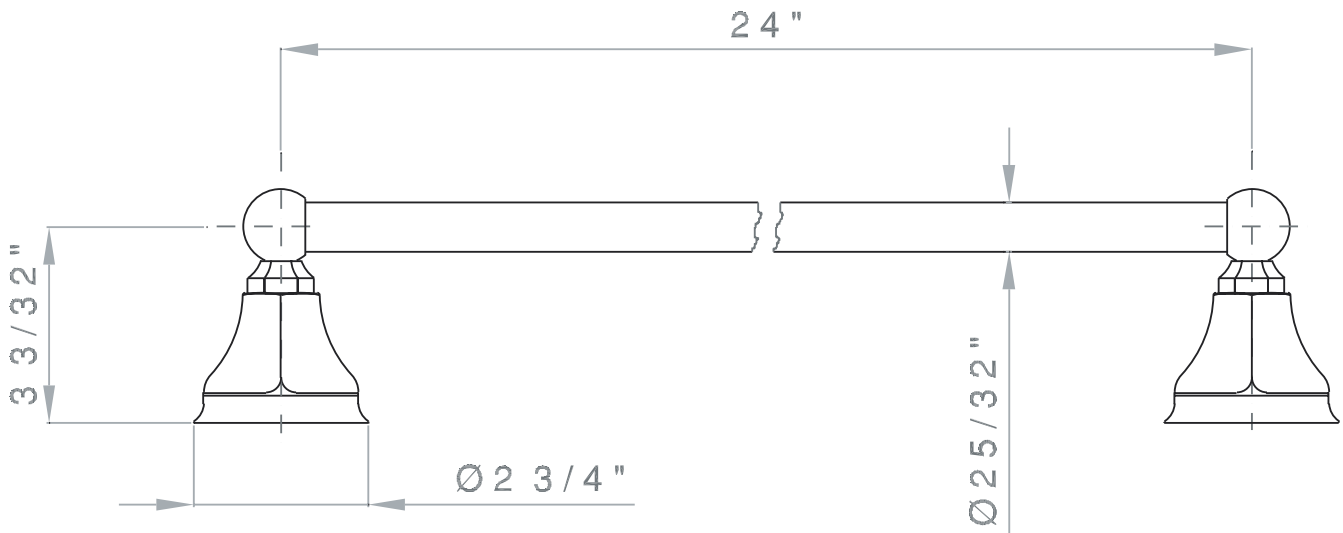

Paldadian®
24" Towel Bar

MODEL: A6886/24

For warranty or additional information, contact:

U.S.A.
houseofrohl.com/support
1-800-777-9762

QUEBEC / MARITIMES / WESTERN CANADA
QUÉBEC / MARITIMES / OUEST CANADIEN
QUEBEC / MARITIMOS / CANADA OCCIDENTAL
houseofrohl.ca/support
1-866-473-8442