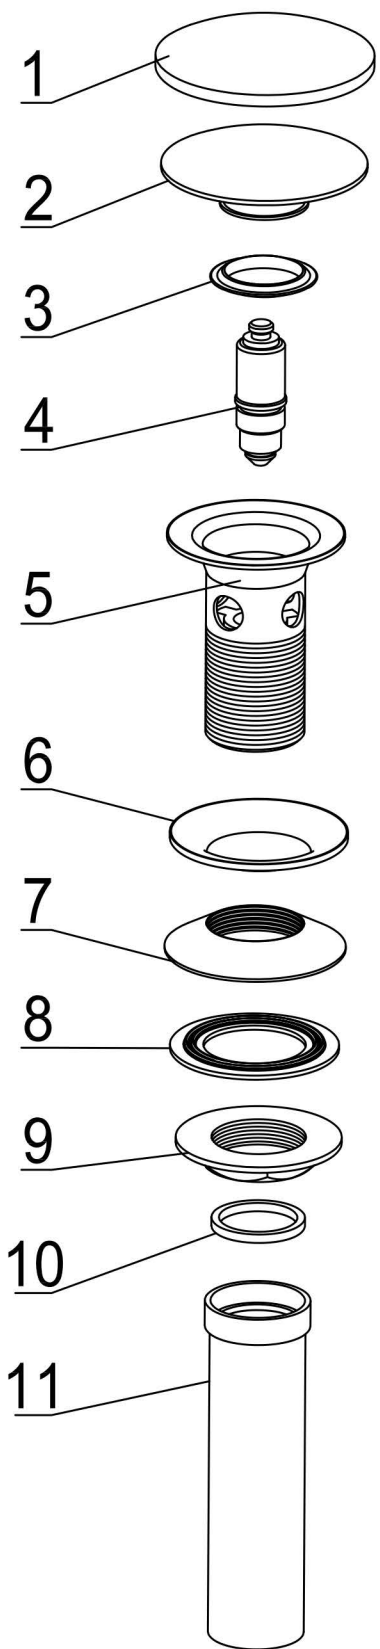

# AB9056

11	0053 tube piece	H65+H59	1	40030027401
10	0010 Gasket	PE	1	70020006029
9	0010 Nut	H59	1	40030001530
8	0053 Plastic piece	PE	1	70020035329
7	0010 Glue cushion	Rubber	1	70030001130
6	0040 Silicone pad	Rubber	1	70030037730
5	0053 Pop-up drain	H59	1	40030008501
4	0053 Switch	Subassembly	1	40030009000
3	0053 Seal ring	NBR	1	70030007230
2	Decorative cover	H59	1	40030009901
1	0072 Plastic guard	Plastic	1	70030025629
No.	Description	Material	QTY	Code