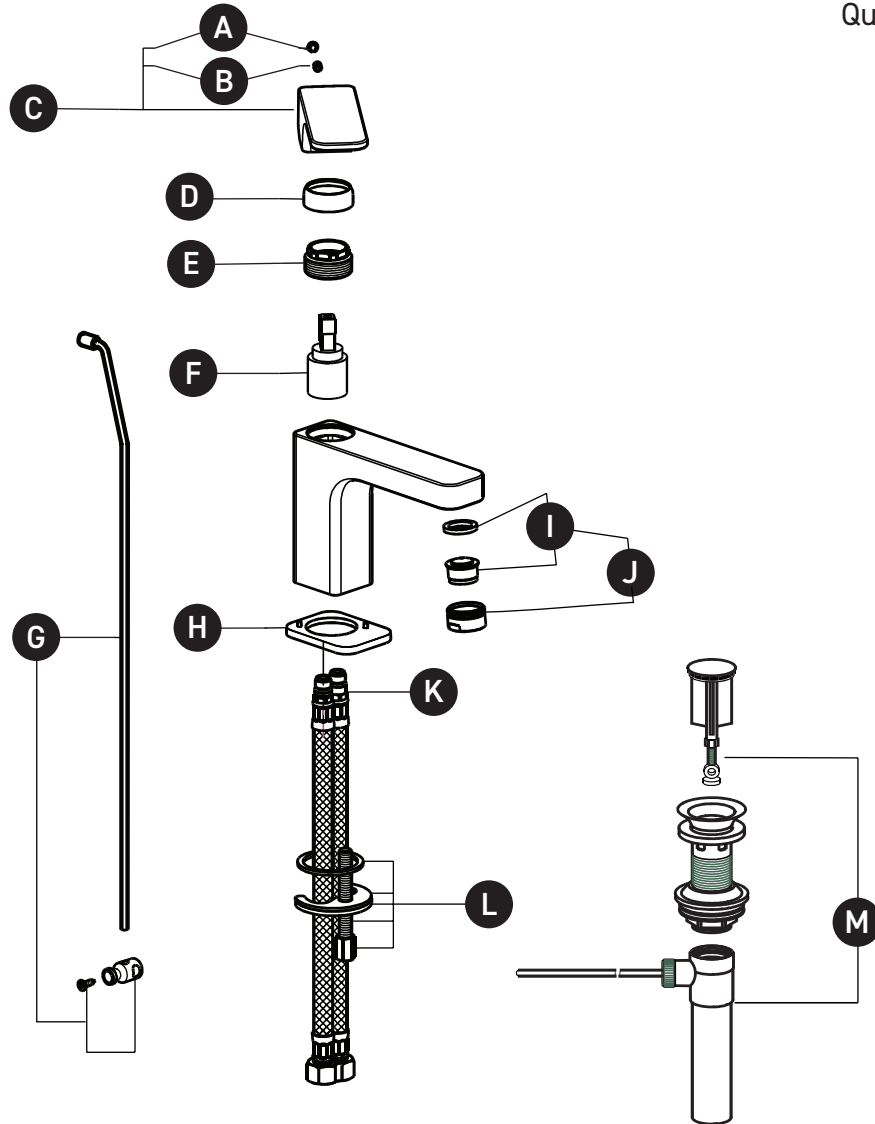

ORDER BY PART NUMBER

## ILLUSTRATED PARTS

### CU51

Quartile™ Single Handle Lavatory Faucet

ID	Kit Number	Finish
A	zz933710	N/A
B	zz940630	N/A
C	zz967310*	See below
D	zz969940	N/A
E	zz947880	N/A
F	zz964760	N/A
G	zz969820*	See below
H	zz947900*	See below
I	zz962840	N/A
J	zz986460*	See below
K	zz983300	N/A
L	zz940690	N/A
M	za107550*	See below