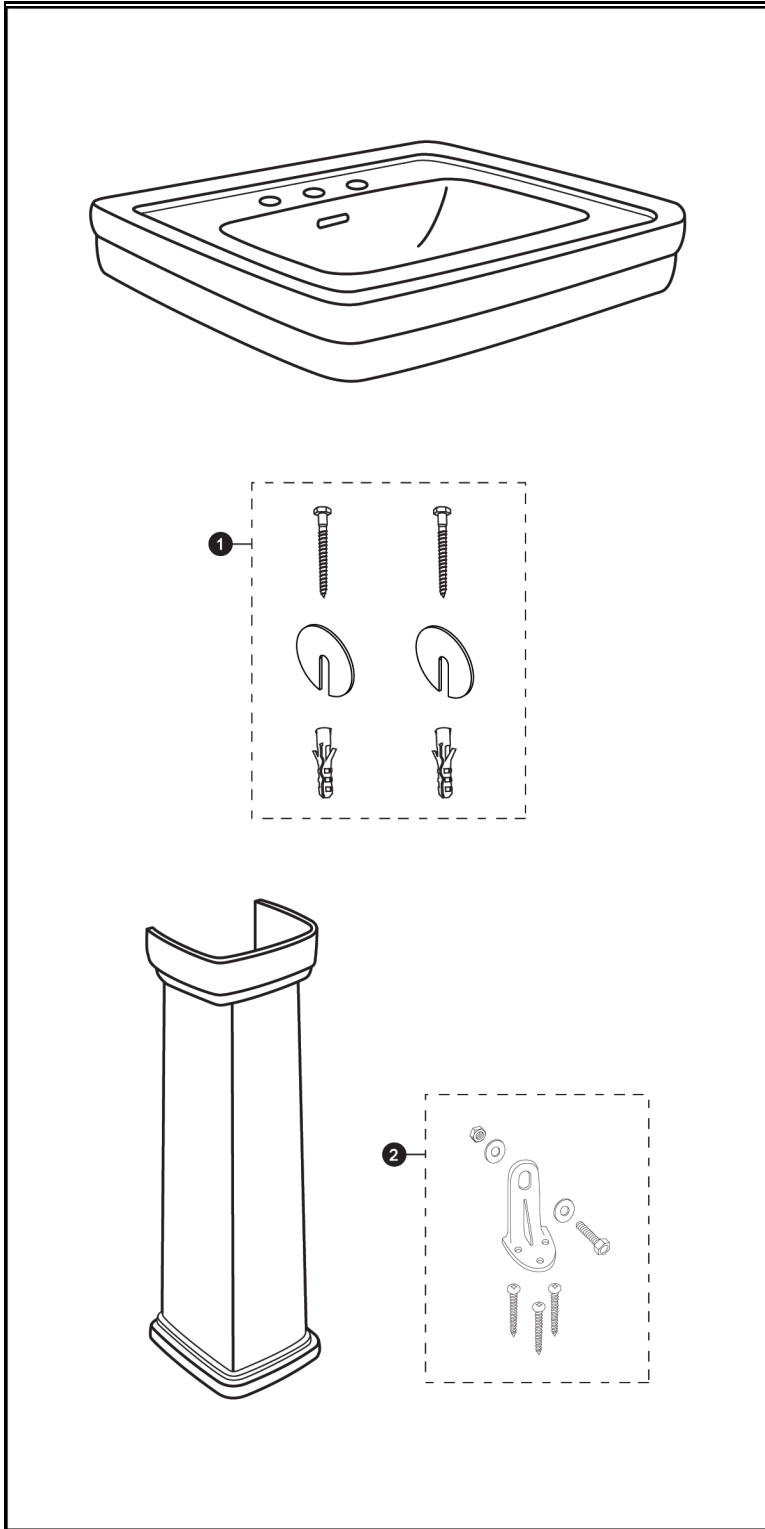

LPT532N

Promenade® Pedestal Lavatory

LPT532N
LT532
PT530N

LPT532.4N
LT532.4
PT530N

LPT532.8N
LT532.8
PT530N

Items	Parts	Description
1	THU125R	Mounting Set
2	TL510ER	Mounting Set - Floor

Note:

Product Number Explanations		
Pedestal Lavatory	Lavatory	Pedestal
(LPT) Pedestal Lavatory (532) Model (.4) 4" Centers (.8) 8" Centers (N) 34" Universal Height	(LT) Lavatory (532) Model (.4) 4" Centers (.8) 8" Centers	(PT) Pedestal (530) Model (N) 34" Universal Height

Actual Product may vary slightly from illustration.