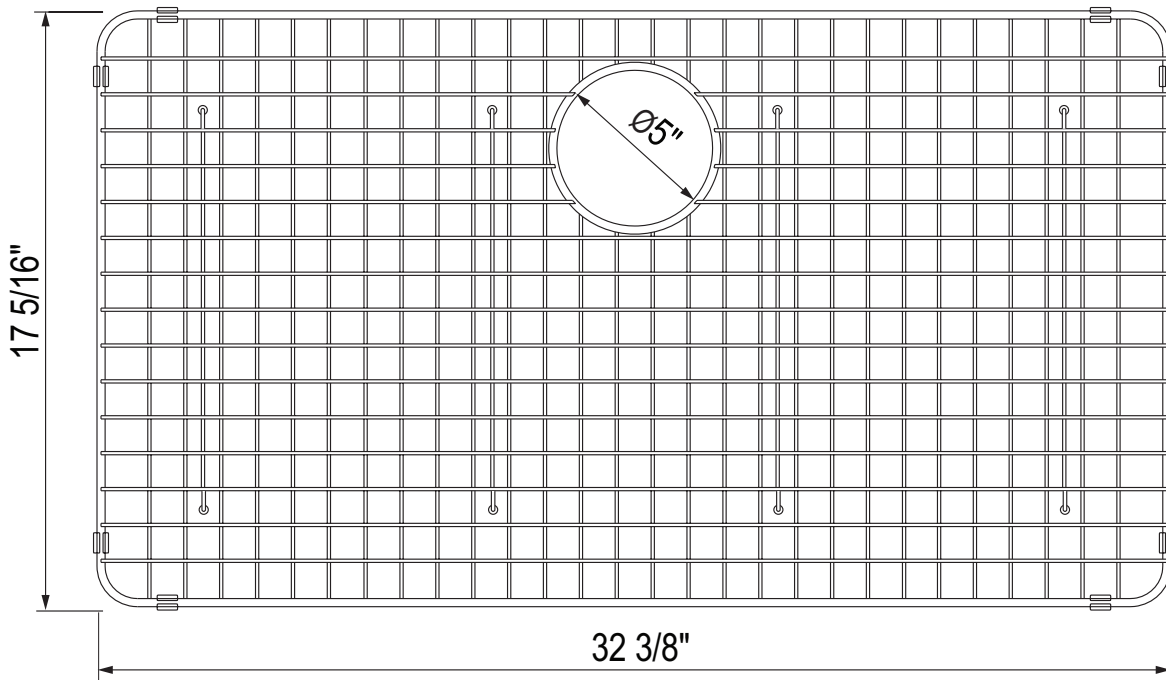

For warranty or additional information, contact:

U.S.A.
houseofrohl.com/support
1-800-777-9762

QUEBEC / MARITIMES / WESTERN CANADA
QUÉBEC / MARITIMES / OUEST CANADIEN
QUEBEC / MARITIMOS / CANADA OCCIDENTAL
houseofrohl.ca/support
1-866-473-8442

ONTARIO
houseofrohl.ca/support
1-800-287-5354