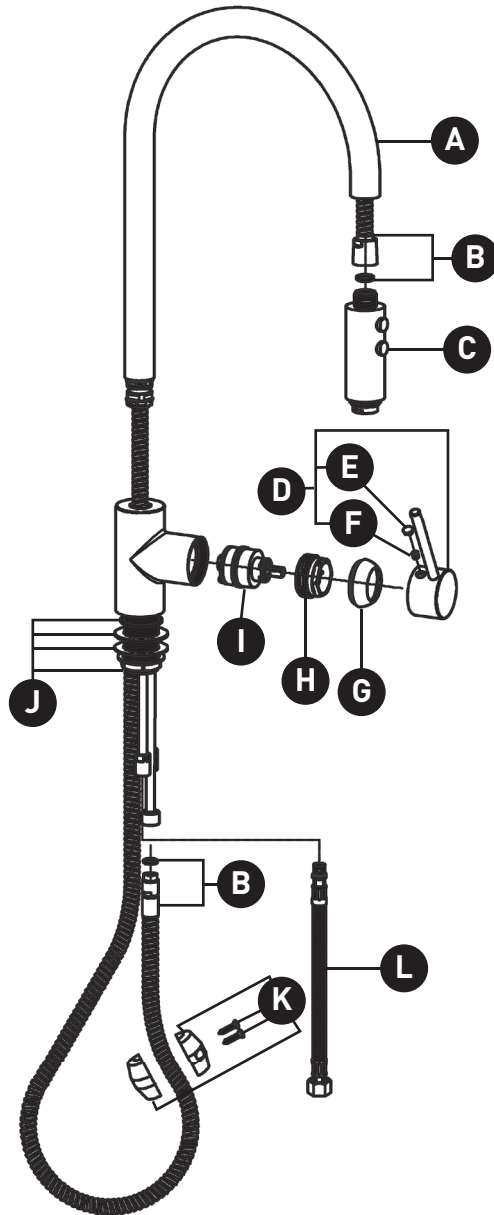

ORDER BY PART NUMBER

## ILLUSTRATED PARTS

### LS57

Pirellone™ Tall Pull-Down Kitchen Faucet

ID	Kit Number	Finish
A	ZZ 94372 0*	See below
B	ZZ 94683 0	N/A
C	ZZ 94419 0*	See below
D	ZZ 94363 0*	See below
E	ZZ 93347 0*	See below
F	ZZ 92645 0	N/A
G	ZZ 93351 0*	See below
H	ZZ 93353 0	N/A
I	ZZ 93196 0	N/A
J	ZZ 92886 0	N/A
K	ZZ 92886 0	N/A
L	ZZ 94368 0	N/A