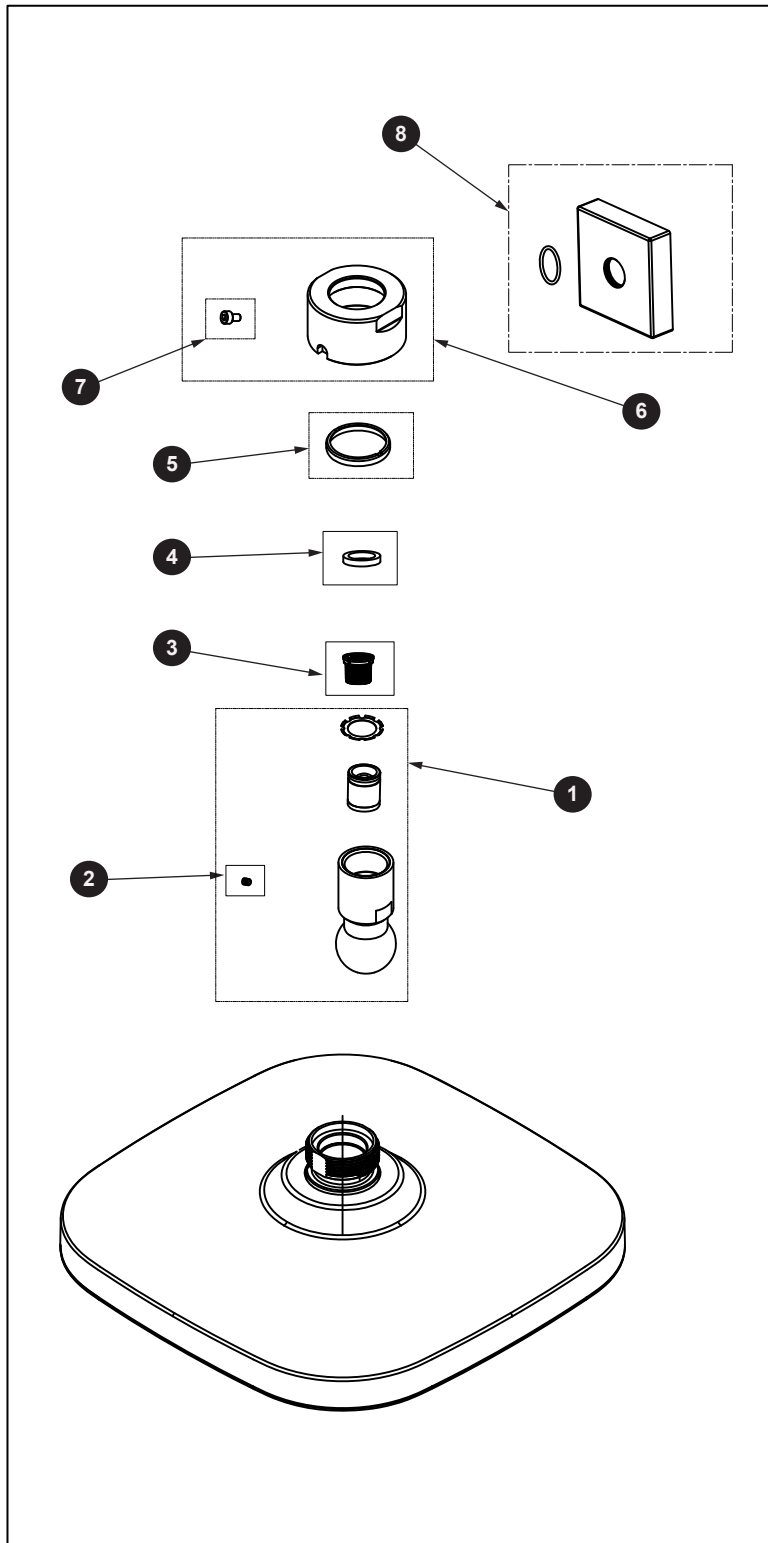

1-Mode Showerhead (Square)

Item	Part	Description
1A	THP5289#CP	Ball Joint with 1.75gpm Flow Regulator (TBW02003U4)
1B*	THP5298#\$\$	Ball Joint with 2.5gpm Flow Regulator (TBW02003U1)
2	THP5290	Set Screw
3	THP5291	Filter Screen
4	THP5292	Gasket
5	THP5335	Snap Ring
6*	THP5337#\$\$	Nut
7	THP5336	Hex Screw
8*	THP5294#\$\$	Escutcheon

* Please specify finish when ordering

LEGEND
\$\$ = Denotes Finish
#CP = Polished Chrome
#BN = Brushed Nickel
#PN = Polished Nickel