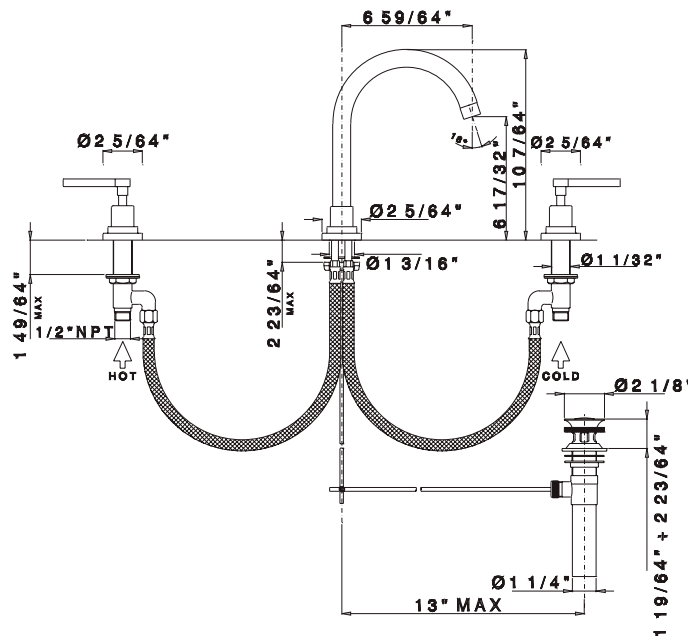

SPECIFICATIONS

DESCRIPTION

- Lift rod drain assembly included with faucet
- 1/2" NPT male inlet

FLOW

- 1.2 GPM/4.5 LPM at 60 PSI (WaterSense and CEC compliant)

STANDARDS

- ASME A112.18.1/CSA B125.1
- NSF 61/9 & 372 Q ≤ 1
- CEC Compliant

Lombardia® Widespread Lavatory Faucet With C-Spout

MODEL: A2208

For warranty or additional information, contact:

U.S.A.
houseofrohl.com/support
1-800-777-9762

QUEBEC / MARITIMES / WESTERN CANADA
QUÉBEC / MARITIMES / OUEST CANADIEN
QUEBEC / MARITIMOS / CANADA OCCIDENTAL
houseofrohl.ca/support
1-866-473-8442

ONTARIO
houseofrohl.ca/support
1-800-287-5354

SPÉCIFICATIONS

DESCRIPTION

- Ensemble de vidange à tige de levage inclus avec le robinet
- Entrée mâle 1/2" NPT

DEBITS DISPONIBLES

- 1,2 GPM/4,5 LPM à 60 PSI (conforme WaterSense et CEC)