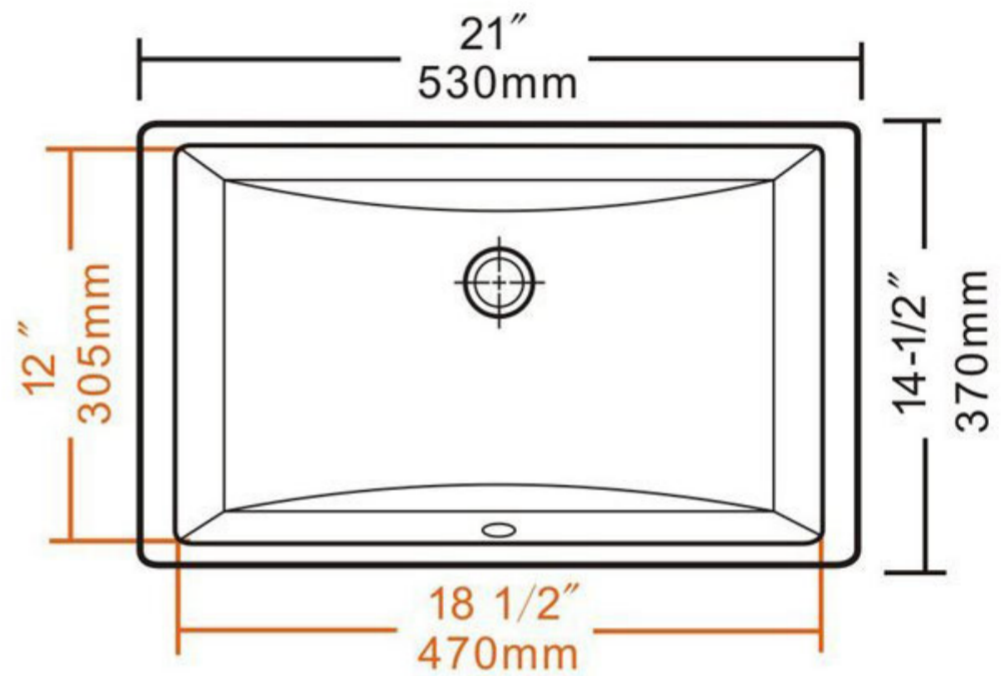

ANZZI™

LS-AZ107

PEGASUS Series

UNDERMOUNT

Overflow Included

White Vitreous China

For more information visit www.ANZZI.com or call us at 1-844-44-ANZZI.