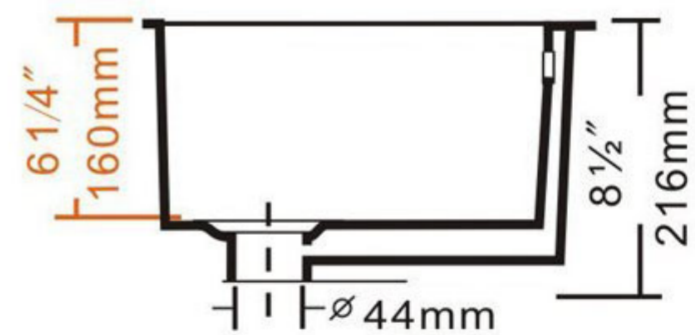

ANZZI™

LS-AZ107

PEGASUS Series

UNDERMOUNT

Overflow Included

White Vitreous China

For more information visit www.ANZZI.com or call us at 1-844-44-ANZZI.