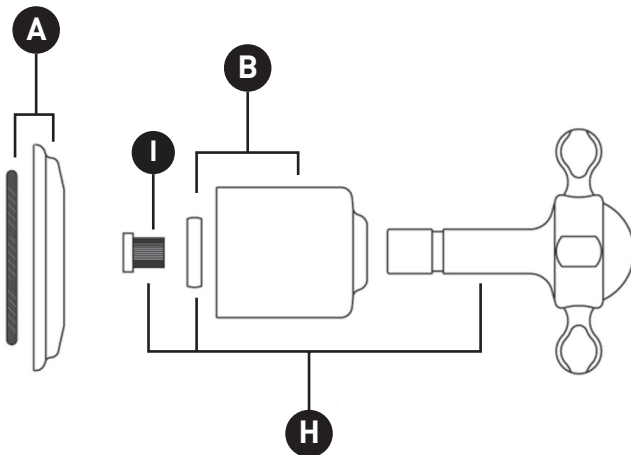

ORDER BY PART NUMBER

ILLUSTRATED PARTS

U.3240L U.3241X

Edwardian™ Trim For Volume Control And Diverter

ID	Kit Number	Finish
A	9.18230*	See below
B	9.12230*	See below
C	9.26410*	See below
D	9.24193*	See below
E	9.26411*	See below
F	9.19193*	See below
G	9.21370*	See below
H	9.01456*	See below
I	9.15402	N/A

*Finish Determined by Suffix

Finish	Description
APC	Polished Chrome
EB	English Bronze
EG	English Gold
PN	Polished Nickel
STN	Satin Nickel
ULB	Unlacquered Brass

For warranty or additional information, contact:

U.S.A.
houseofrohl.com/support
1-800-777-9762

QUEBEC / MARITIMES / WESTERN CANADA
QUÉBEC / MARITIMES / OUEST CANADIEN
QUEBEC / MARITIMOS / CANADA OCCIDENTAL
houseofrohl.ca/support
1-866-473-8442

ONTARIO
houseofrohl.ca/support
1-800-287-5354