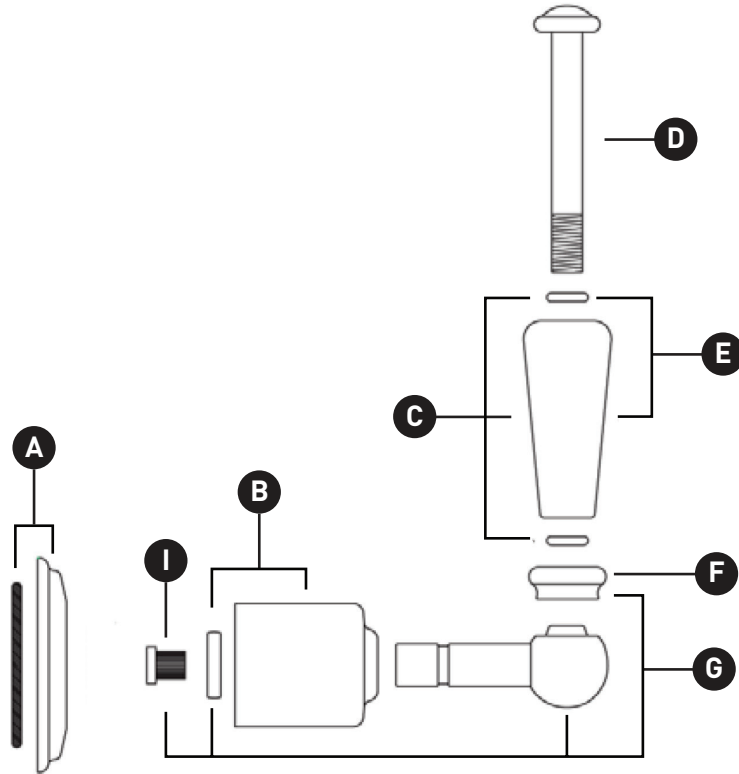

ORDER BY PART NUMBER

ILLUSTRATED PARTS

U.3240L U.3241X

Edwardian™ Trim For Volume Control And Diverter

ID	Kit Number	Finish
A	9.18230*	See below
B	9.12230*	See below
C	9.26410*	See below
D	9.24193*	See below
E	9.26411*	See below
F	9.19193*	See below
G	9.21370*	See below
H	9.01456*	See below
I	9.15402	N/A

*Finish Determined by Suffix

Finish	Description
APC	Polished Chrome
EB	English Bronze
EG	English Gold
PN	Polished Nickel
STN	Satin Nickel
ULB	Unlacquered Brass

For warranty or additional information, contact:

U.S.A.
houseofrohl.com/support
1-800-777-9762

QUEBEC / MARITIMES / WESTERN CANADA
QUÉBEC / MARITIMES / OUEST CANADIEN
QUEBEC / MARITIMOS / CANADA OCCIDENTAL
houseofrohl.ca/support
1-866-473-8442

ONTARIO
houseofrohl.ca/support
1-800-287-5354