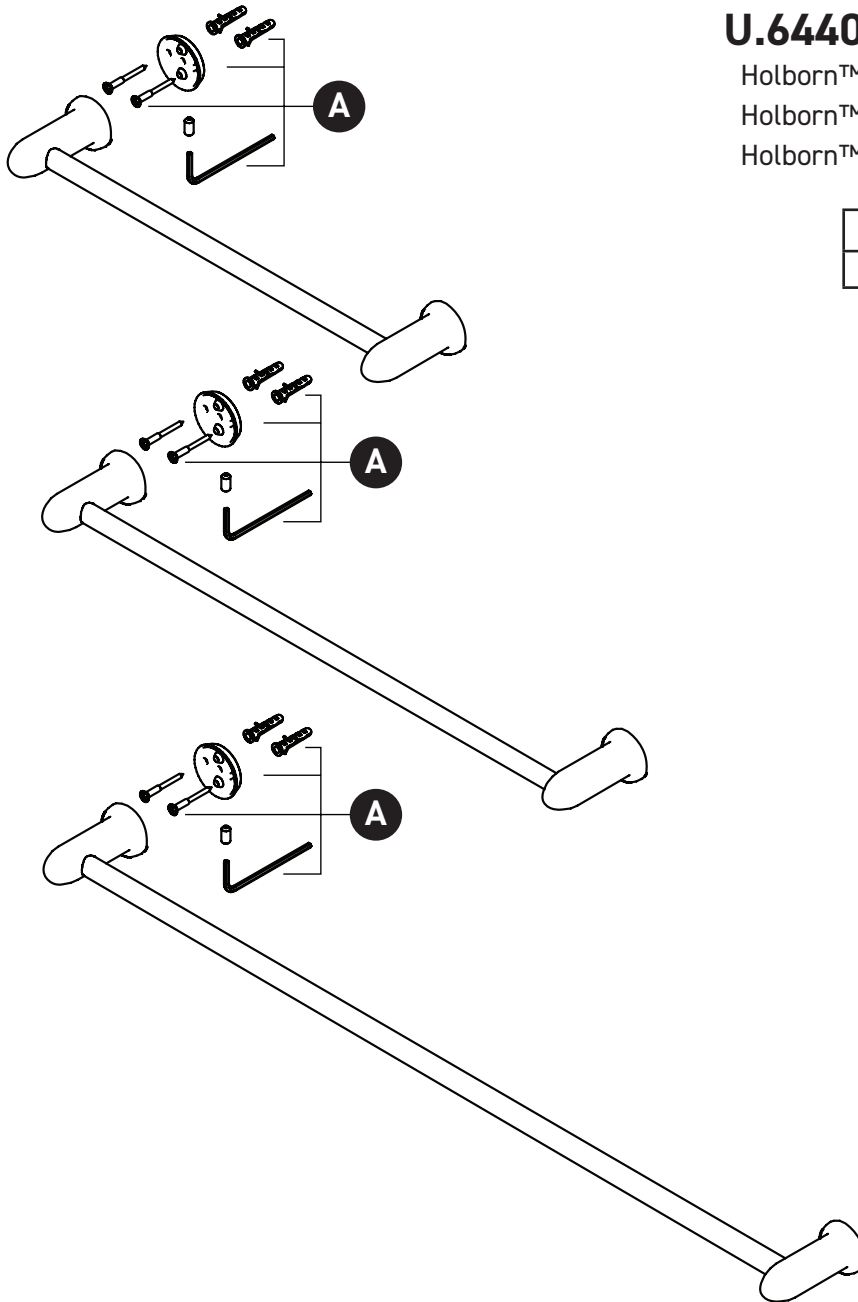

ORDER BY PART NUMBER

ILLUSTRATED PARTS

U.6440 U.6441 U.6442

Holborn™ 18 Inch Single Towel Bar
Holborn™ 24 Inch Single Towel Bar
Holborn™ 30 Inch Single Towel Bar

| ID | Kit Number | Finish |
|----|------------|--------|
| A | 9.18545 | N/A |