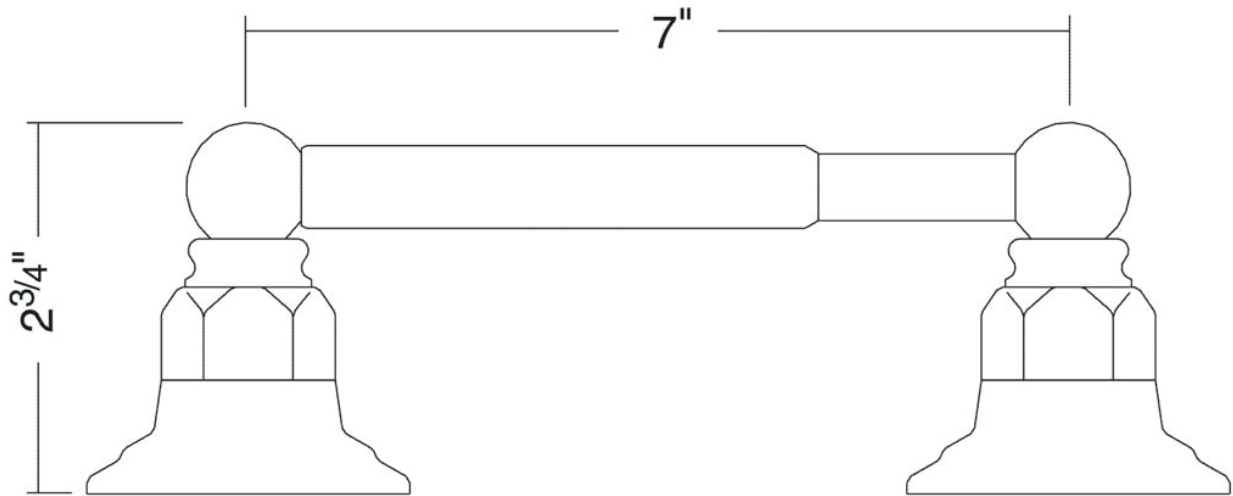

Toilet Paper Holder With Lift Arm

MODEL: ROT18

For warranty or additional information, contact:

U.S.A.
houseofrohl.com/support
 1-800-777-9762

QUEBEC / MARITIMES / WESTERN CANADA
 QUÉBEC / MARITIMES / OUEST CANADIEN
 QUEBEC / MARITIMOS / CANADA OCCIDENTAL
houseofrohl.ca/support
 1-866-473-8442