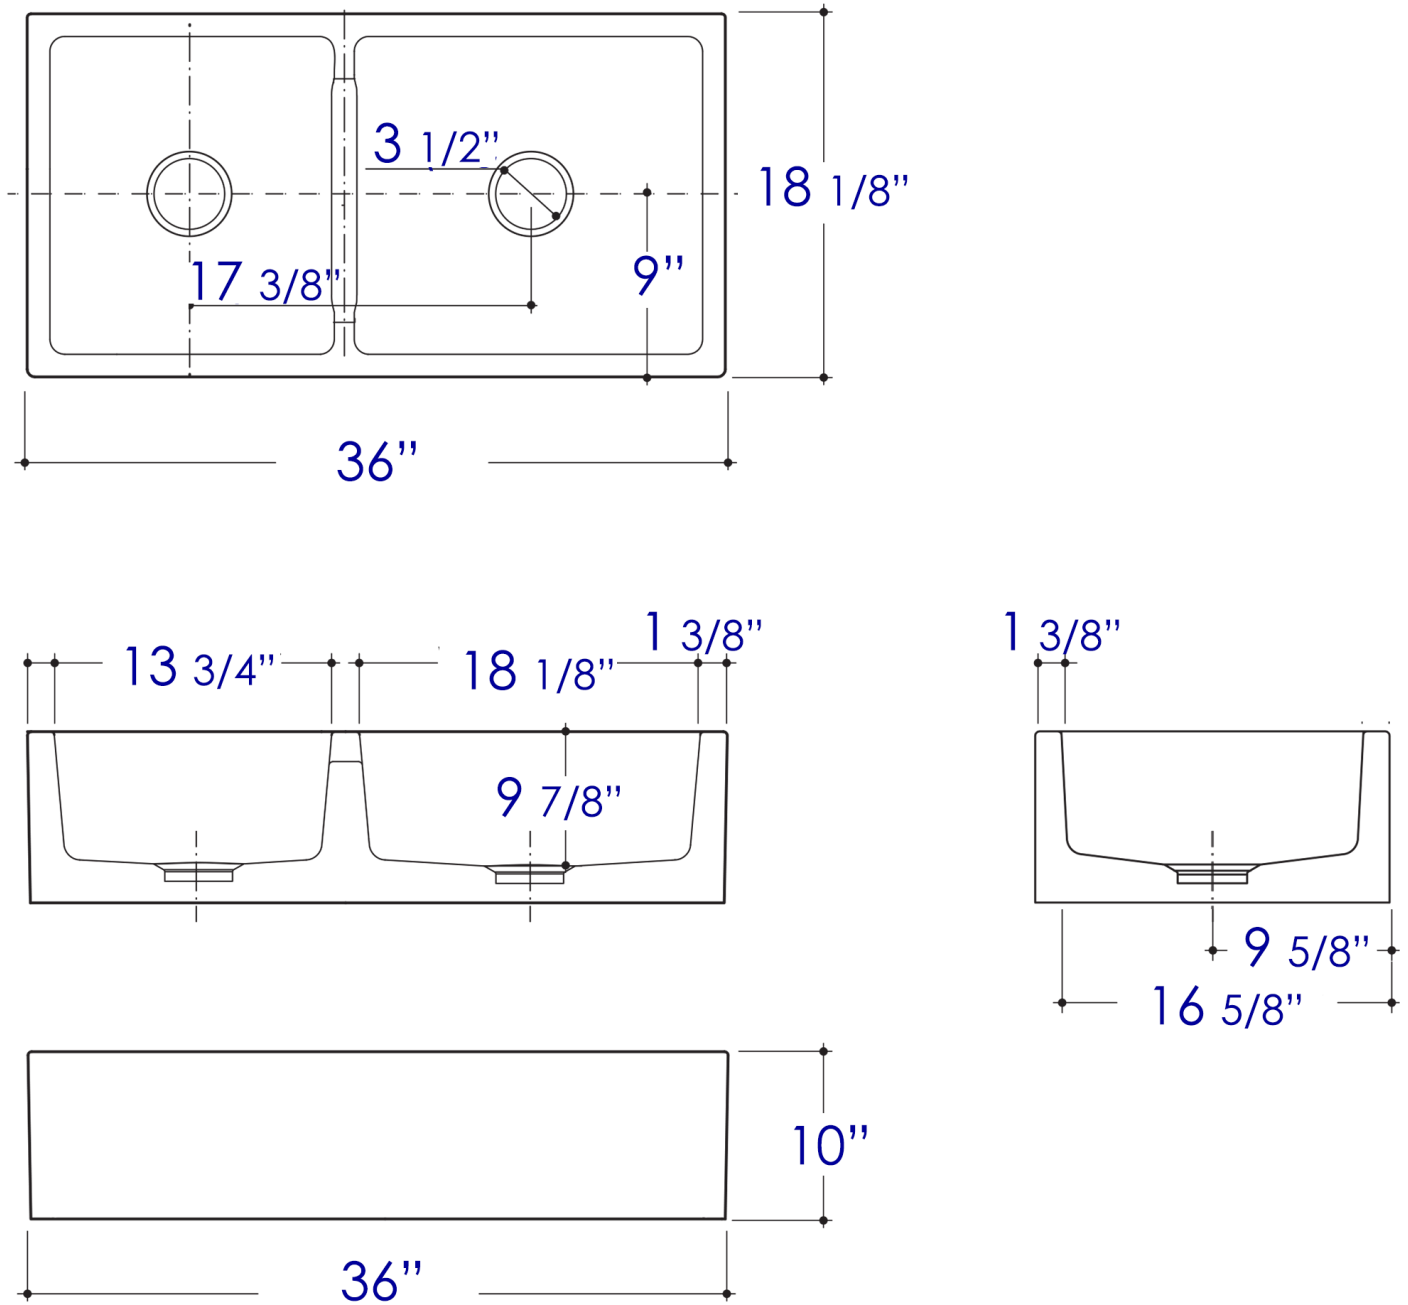

# AB3618DB

36" Smooth Thick Wall Fireclay Double Bowl Farm Sink

**Note:** All product dimensions are approximate and should be verified on site prior to installation.  
Visit [www.ALFIbrand.com](http://www.ALFIbrand.com) for more information.