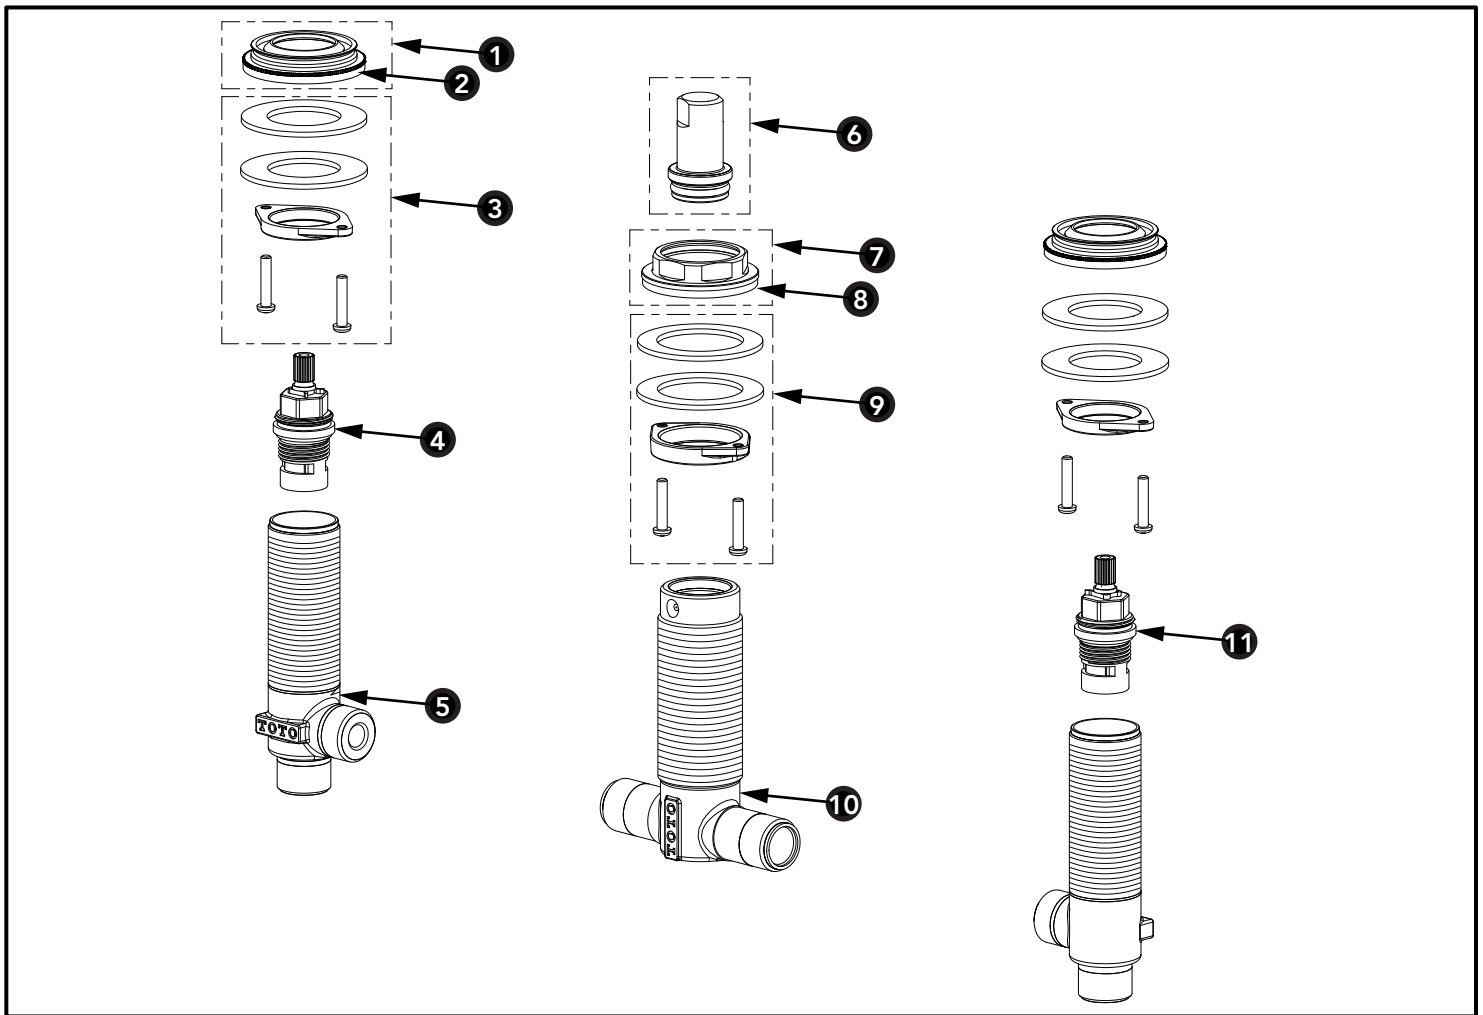

Roman Tub Filler Valve (3-Hole)

Item	Part	Description
1	THP5165	Collar
2	THP5166	Foam Gasket
3	THP5167	Mounting Hardware
4	THP4021	Cartridge (HOT)
5	THP5460	Valve Body
6	THP5193	Plug Cover
7	THP5194	Diverter Collar
8	THP5195	Foam Gasket
9	THP5196	Diverter Mounting Hardware
10	THP5464	Diverter Body
11	THP4040	Cartridge (COLD)