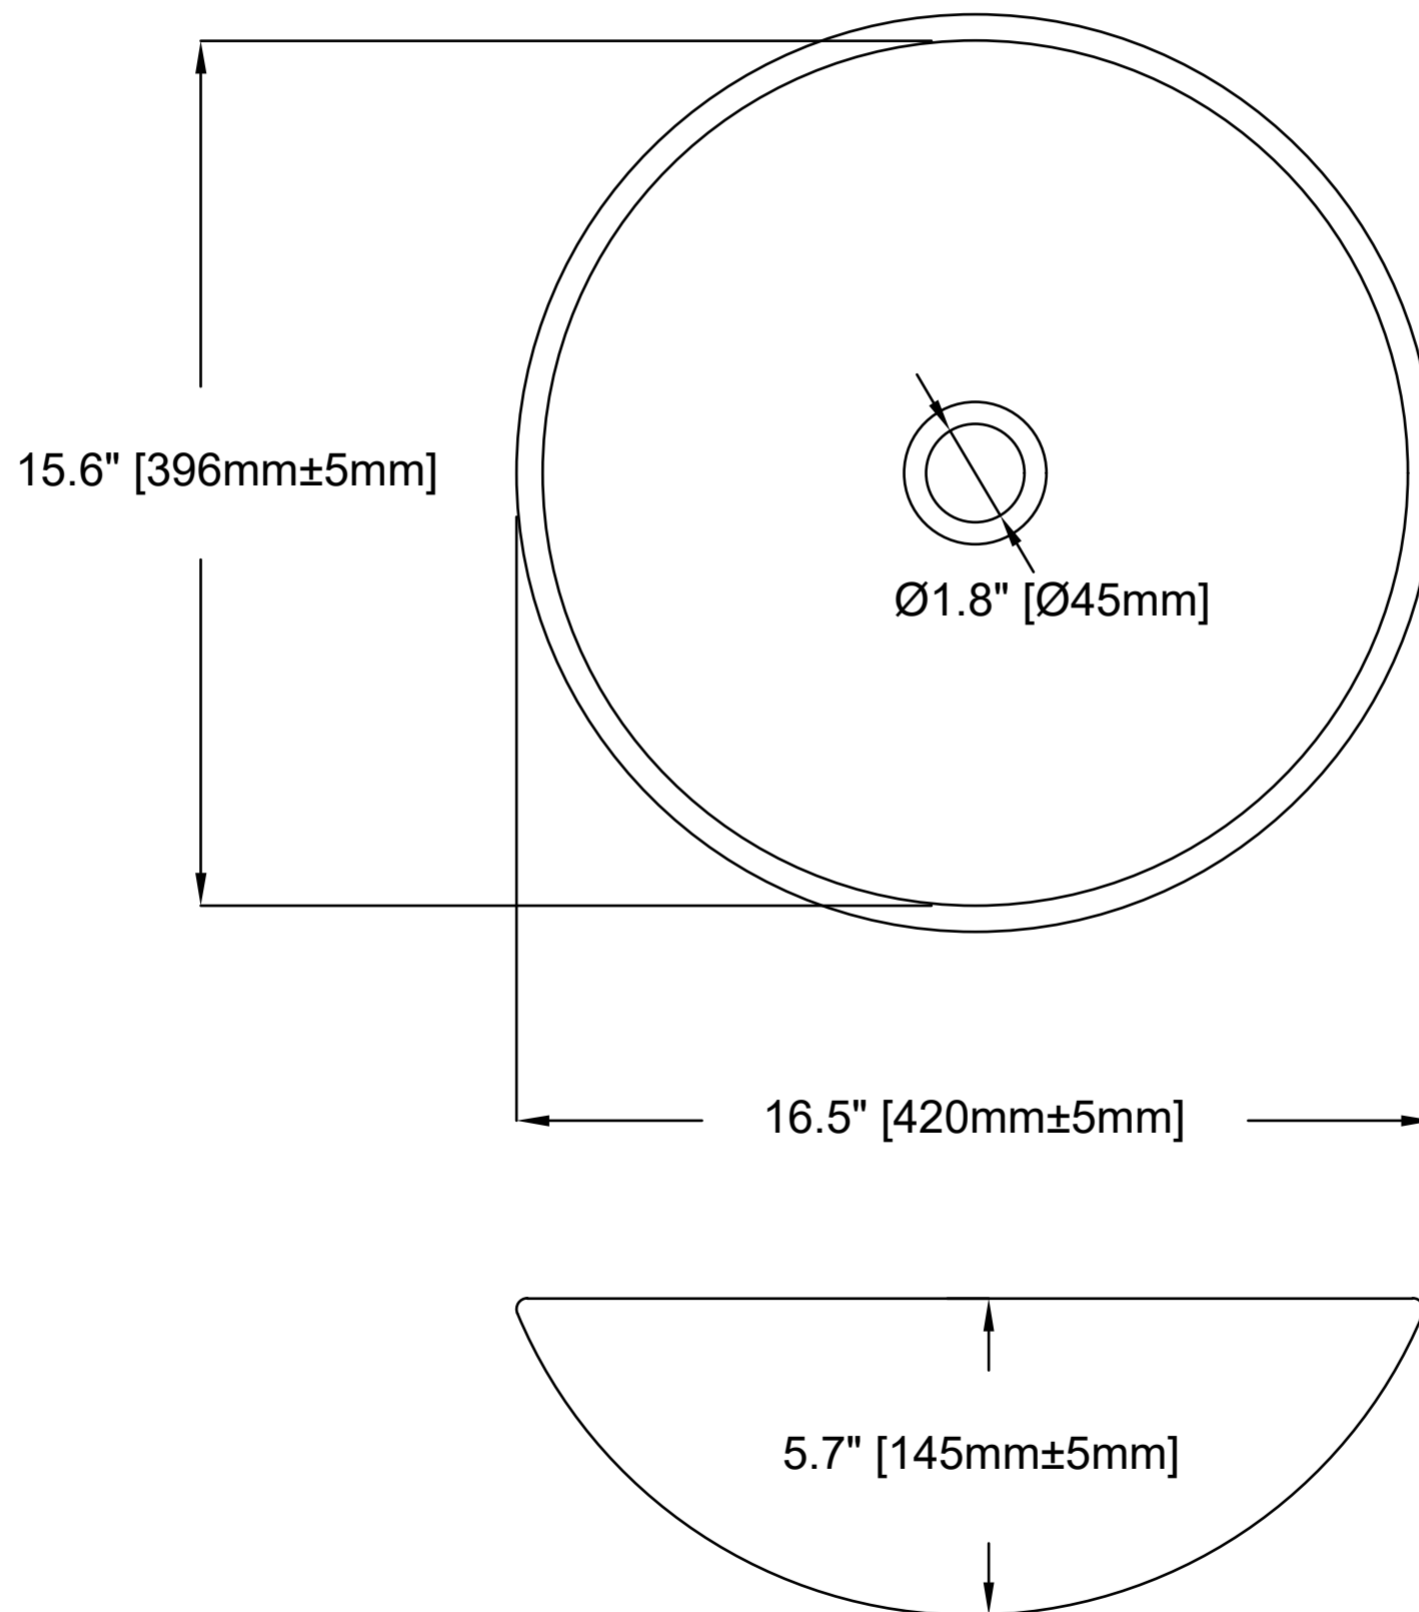

LS-AZ065

BATHROOM VESSEL SINK

HAVE QUESTIONS? CALL 305-614-4070 OR VISIT [ANZZI.COM](https://www.anzzi.com)