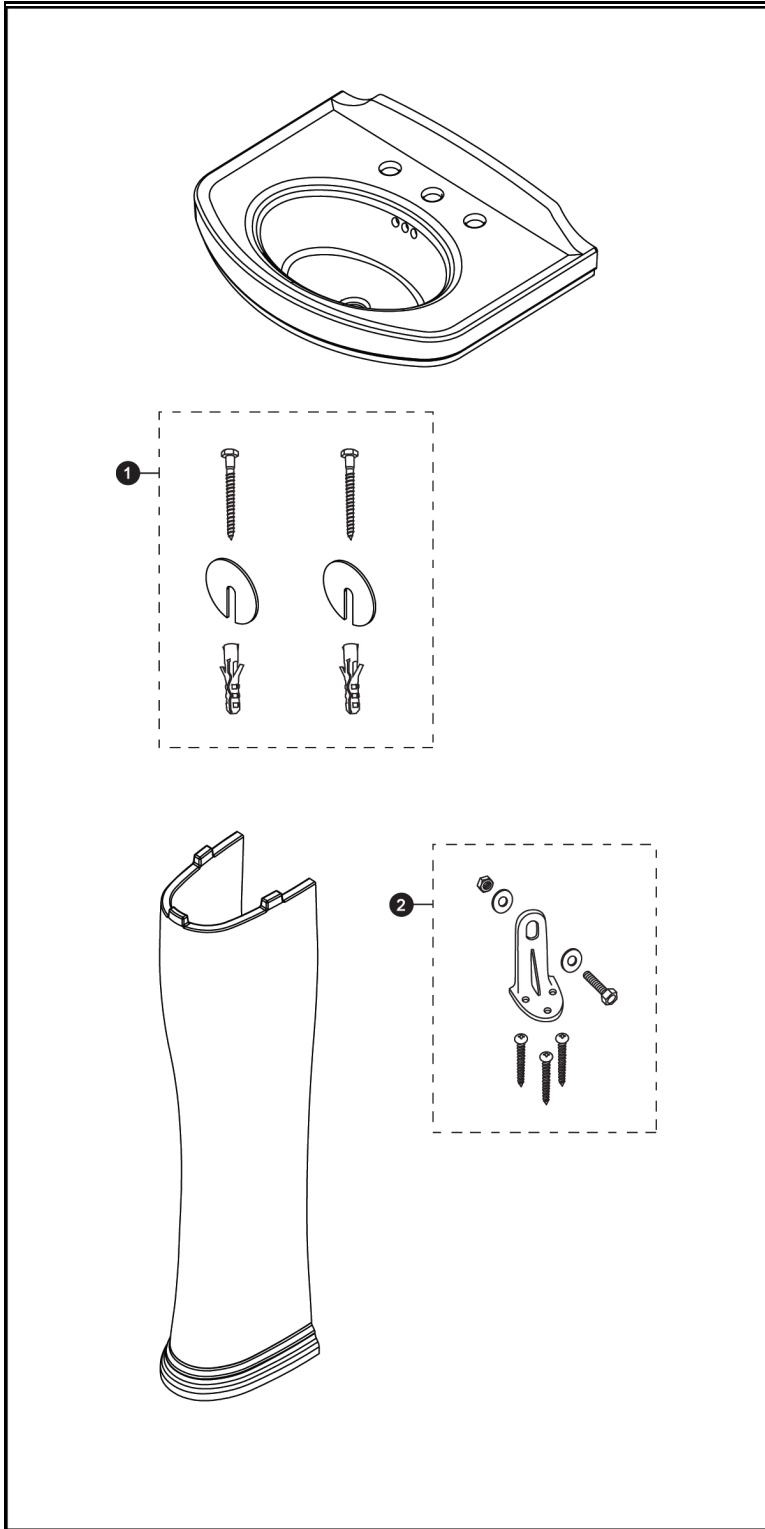

LPT642

Dartmouth® Pedestal Lavatory

LPT642
LT642
PT642

LPT642.4
LT642.4
PT642

LPT642.8
LT642.8
PT642

Items	Parts	Description
1	THU125R	Mounting Set
2	TL510ER	Mounting Set - Floor

Note:

Product Number Explanations		
Pedestal Lavatory	Lavatory	Pedestal
(LPT) Pedestal Lavatory	(LT) Lavatory	(PT) Pedestal
(642) Model	(642) Model	(642) Model
(.4) 4" Centers	(.4) 4" Centers	
(.8) 8" Centers	(.8) 8" Centers	

Actual Product may vary slightly from illustration.