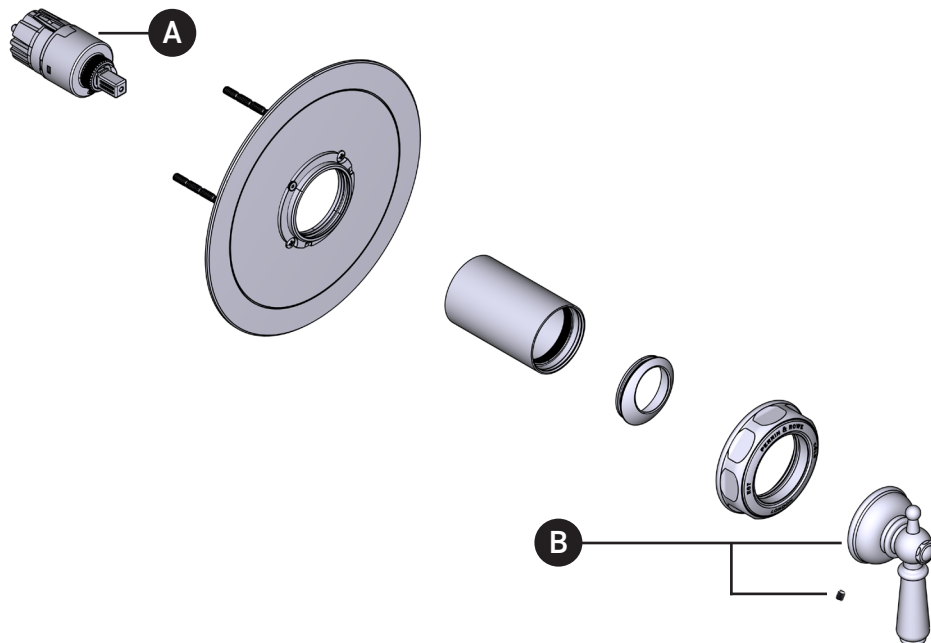

ILLUSTRATIONS DES PIÈCES

VEUILLEZ EFFECTUER VOTRE COMMANDE
PAR NO DE RÉFÉRENCE

U.TEW51W1

Garniture de soupape à équilibrage
de pression de ½ po Edwardian^{MC}

ID	Référence du kit	Finition
A	S401-016	N/A
*B	9.01551	Voir ci-dessous

*Finition déterminée par le Suffixe

<u>Finition</u>	<u>Description</u>
APC	Laiton poli
EB	Bronze anglais
EG	Or anglais
PN	Nickel poli
STN	Nickel satiné
ULB	Laiton non laqué

For warranty or additional information, contact:

US Customers

U.S.A.
houseofrohl.com/support
1-800-777-9762

Canadian Customers

QUEBEC / MARITIMES / WESTERN CANADA
QUÉBEC / MARITIMES / OUEST CANADIEN
QUEBEC / MARITIMOS / CANADA OCCIDENTAL
houseofrohl.ca/support
1-866-473-8442

ONTARIO
houseofrohl.ca/support
1-800-287-5354