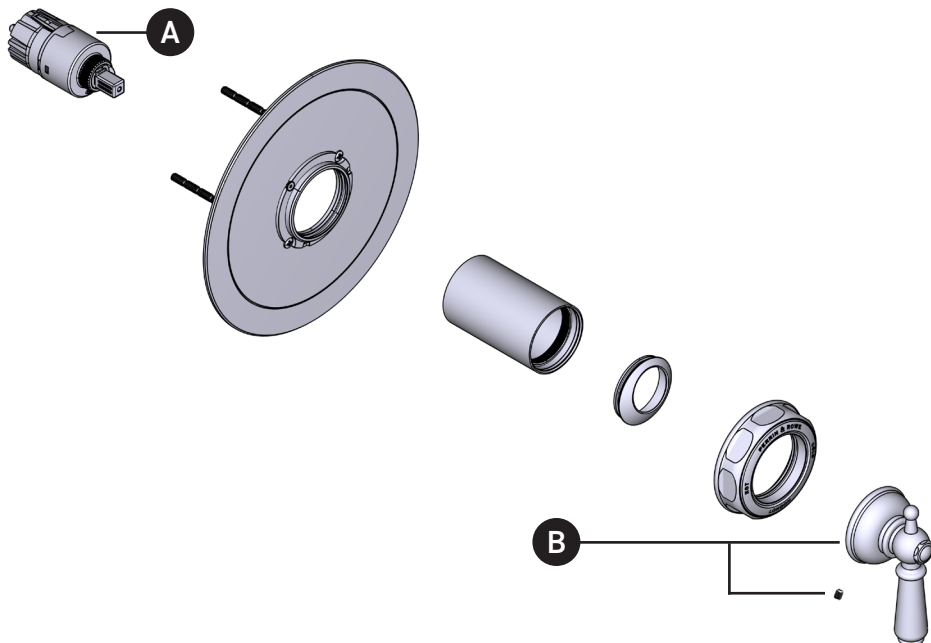

# ILLUSTRATED PARTS

**ORDER BY PART NUMBER**

## U.TEW51W1

Edwardian™ 1/2" Pressure Balance Trim

| ID | Kit Number | Finish    |
|----|------------|-----------|
| A  | S401-016   | N/A       |
| *B | 9.01551    | See Below |

**\*Finish Determined by Suffix**