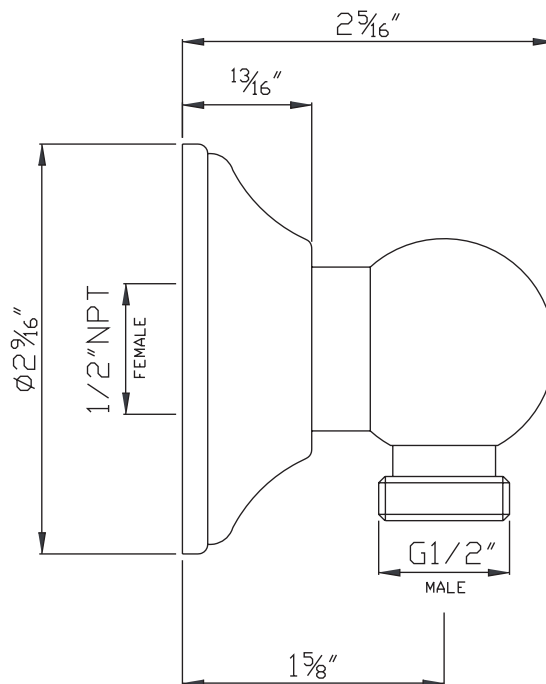

For warranty or additional information, contact:

U.S.A.
houseofrohl.com/support
1-800-777-9762

QUEBEC / MARITIMES / WESTERN CANADA
QUÉBEC / MARITIMES / OUEST CANADIEN
QUEBEC / MARITIMOS / CANADA OCCIDENTAL
houseofrohl.ca/support
1-866-473-8442

ONTARIO
houseofrohl.ca/support
1-800-287-5354