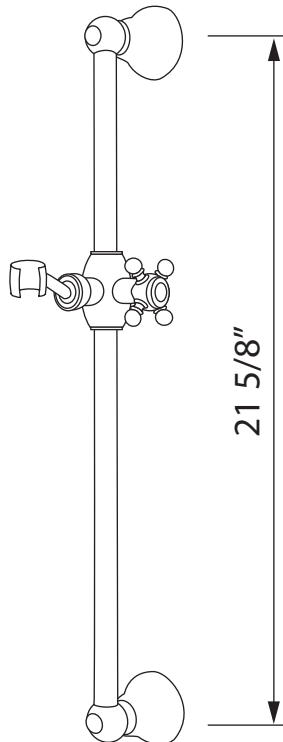

SPECIFICATIONS

DESCRIPTION

- Length can be cut down
- Porcelain cap on handle
- Ø 3/4" (19mm) slide bar

WARRANTY

- Most products or parts carry "Limited Warranties" against manufacturing defects. For US customers please visit houseofrohl.com/support and for Canadian customers please visit houseofrohl.ca/support for complete product and finish warranty.

MODEL: 1200

For warranty or additional information, contact:

U.S.A.
houseofrohl.com/support
1-800-777-9762

QUEBEC / MARITIMES / WESTERN CANADA
QUÉBEC / MARITIMES / OUEST CANADIEN
QUEBEC / MARITIMOS / CANADA OCCIDENTAL
houseofrohl.ca/support
1-866-473-8442

ONTARIO
houseofrohl.ca/support
1-800-287-5354