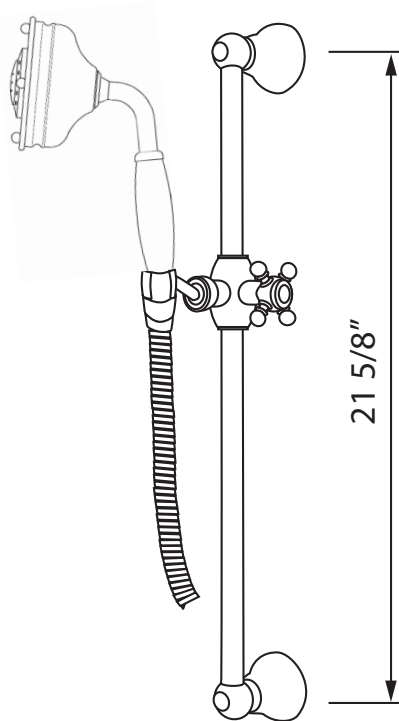

SPECIFICATIONS

DESCRIPTION

- 1151/8: 3-function handshower
- 1295: 1/2" outlet male; 1/2" inlet female NPT
- 16295: 59" (150 cm) shower hose
- 1200: Ø 3/4" (19mm) slide bar

FLOW

- 1.8 GPM/6.7 LPM at 60 PSI (CEC compliant)

Handshower Set With 22" Slide Bar and 3-Function Handshower

MODEL: 1311

For warranty or additional information, contact:

U.S.A.
houseofrohl.com/support
 1-800-777-9762

QUEBEC / MARITIMES / WESTERN CANADA
 QUÉBEC / MARITIMES / OUEST CANADIEN
 QUEBEC / MARITIMOS / CANADA OCCIDENTAL
houseofrohl.ca/support
 1-866-473-8442

ONTARIO
houseofrohl.ca/support
 1-800-287-5354

SPECIFICATIONS

DESCRIPTION

- 1/2" outlet male; 1/2" inlet female NPT

WARRANTY

- Most products or parts carry "Limited Warranties" against manufacturing defects. For US customers please visit houseofrohl.com/support and for Canadian customers please visit houseofrohl.ca/support for complete product and finish warranty.

ONTARIO
houseofrohl.ca/support
 1-800-287-5354

SPECIFICATIONS

DESCRIPTION

- Length can be cut down
- Porcelain cap on handle
- Ø 3/4" (19mm) slide bar

WARRANTY

- Most products or parts carry "Limited Warranties" against manufacturing defects. For US customers please visit houseofrohl.com/support and for Canadian customers please visit houseofrohl.ca/support for complete product and finish warranty.