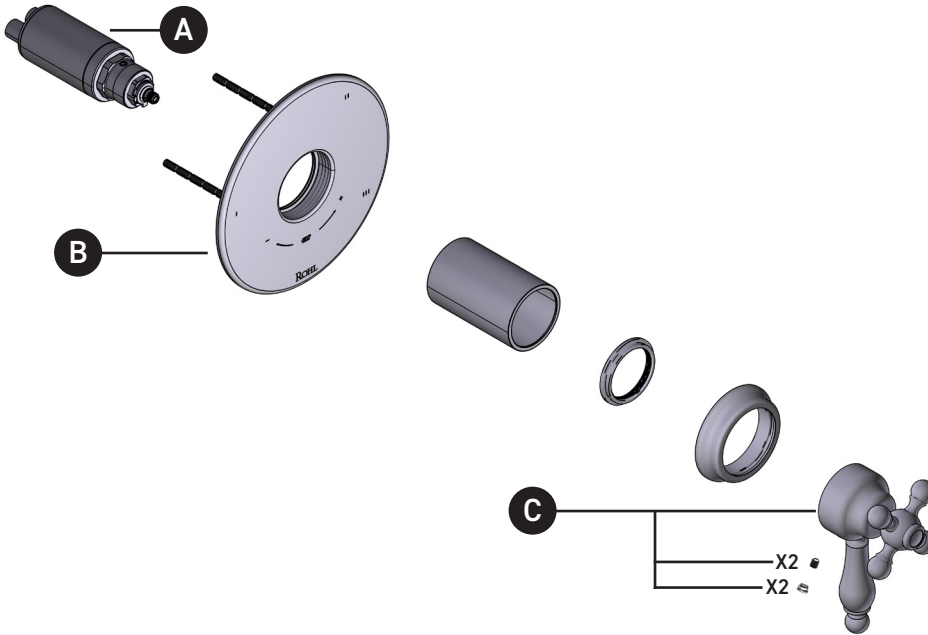

## ILLUSTRATED PARTS

**ORDER BY PART NUMBER**

### TAC45W1

Arcana™ 1/2" Therm & Pressure Balance Trim with 5 Functions (Shared)

ID	Kit Number	Finish
A	S0-955	N/A
B	S5-948	N/A
*C	S206574 (Metal)	See below
*C	S206579 (Porcelain)	See below

**\*Finish Determined by Suffix**