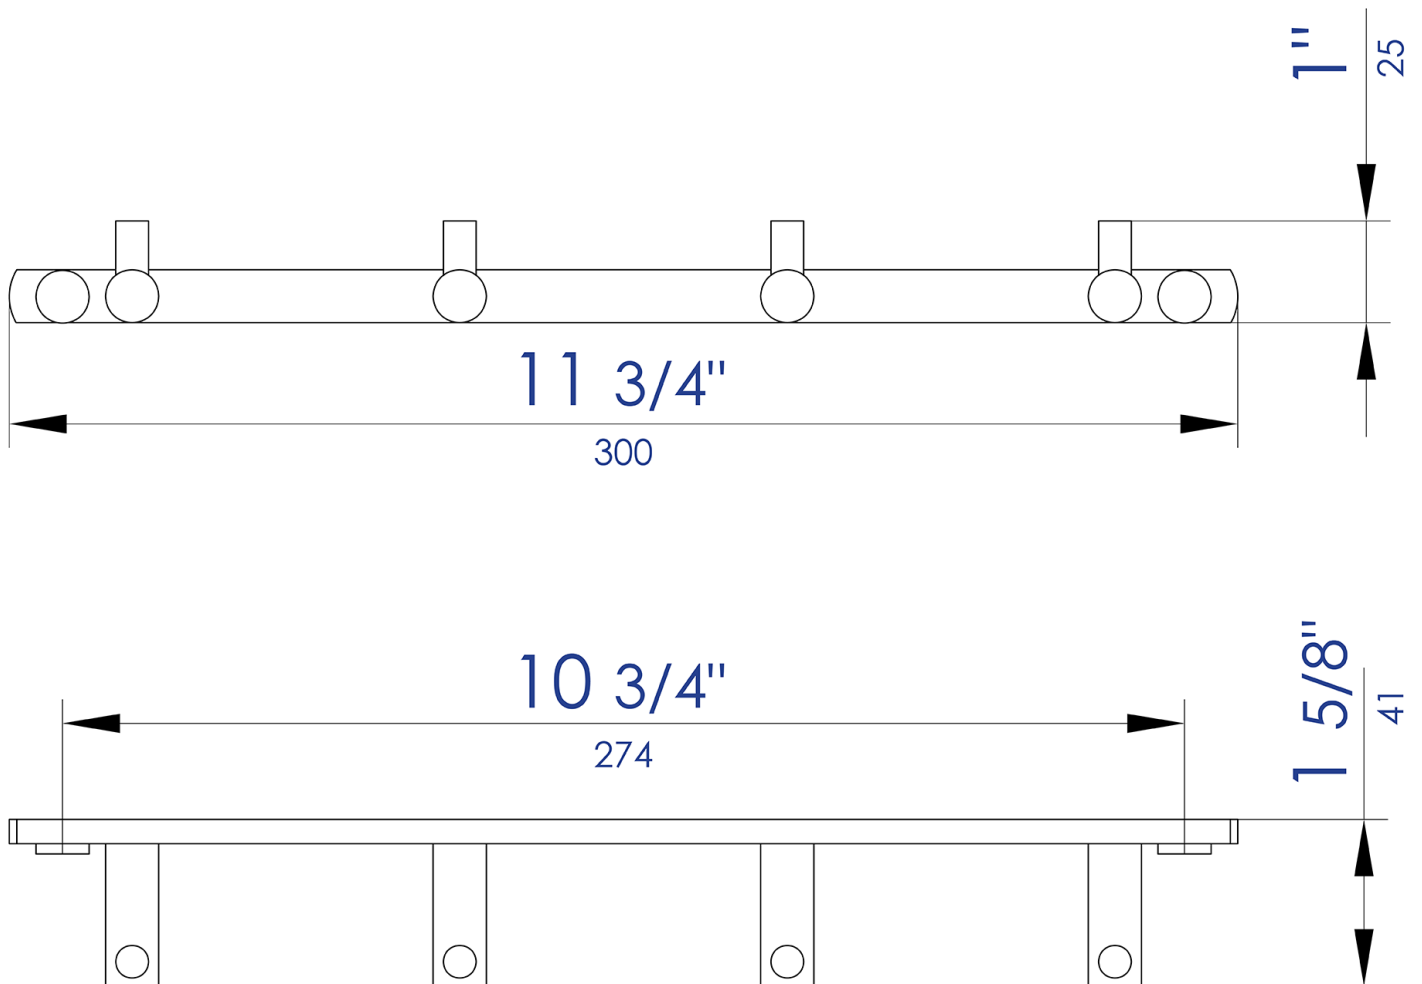

AB9528

Wall Mounted 4 Prong Robe / Towel Hook
Bathroom Accessory

Note: All product dimensions are approximate and should be verified on site prior to installation.
Visit www.ALFIbrand.com for more information.